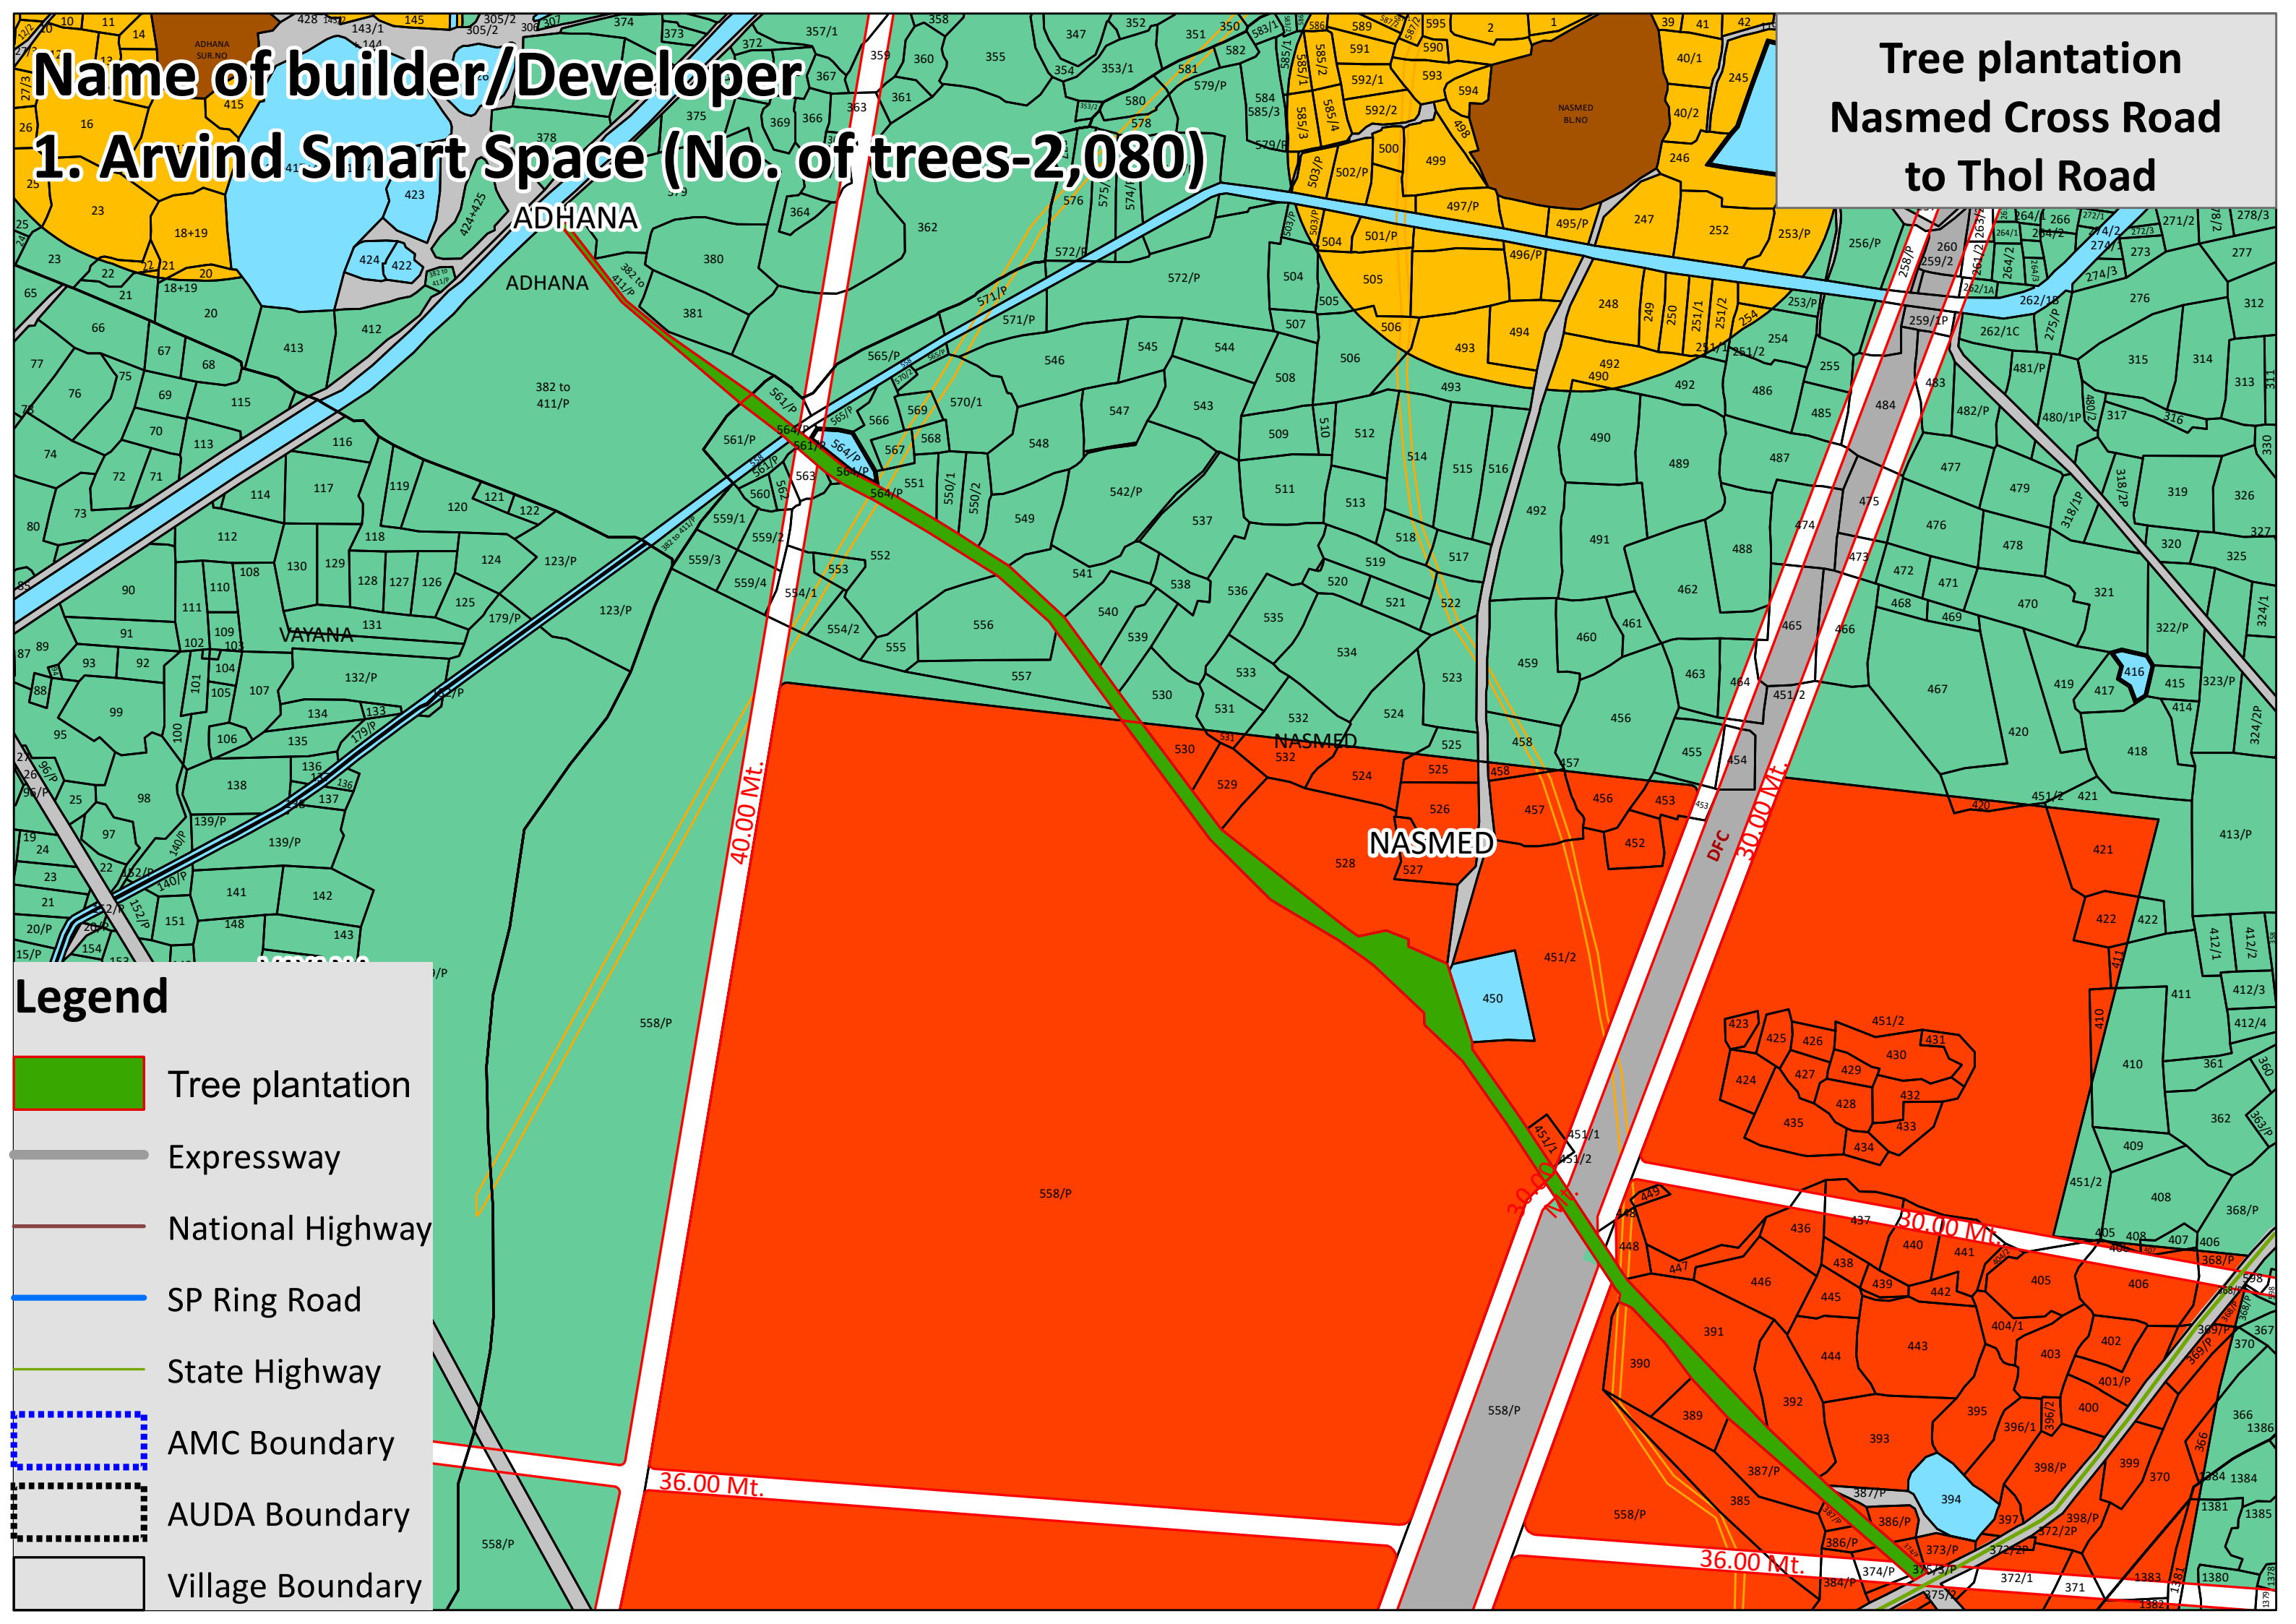

# Name of builder/Developer

## 1. Arvind Smart Space (No. of trees-2,080)

**Tree plantation**  
**Nasmed Cross Road**  
**to Thol Road**

### Legend

- Tree plantation
- Expressway
- National Highway
- SP Ring Road
- State Highway
- AMC Boundary
- AUDA Boundary
- Village Boundary