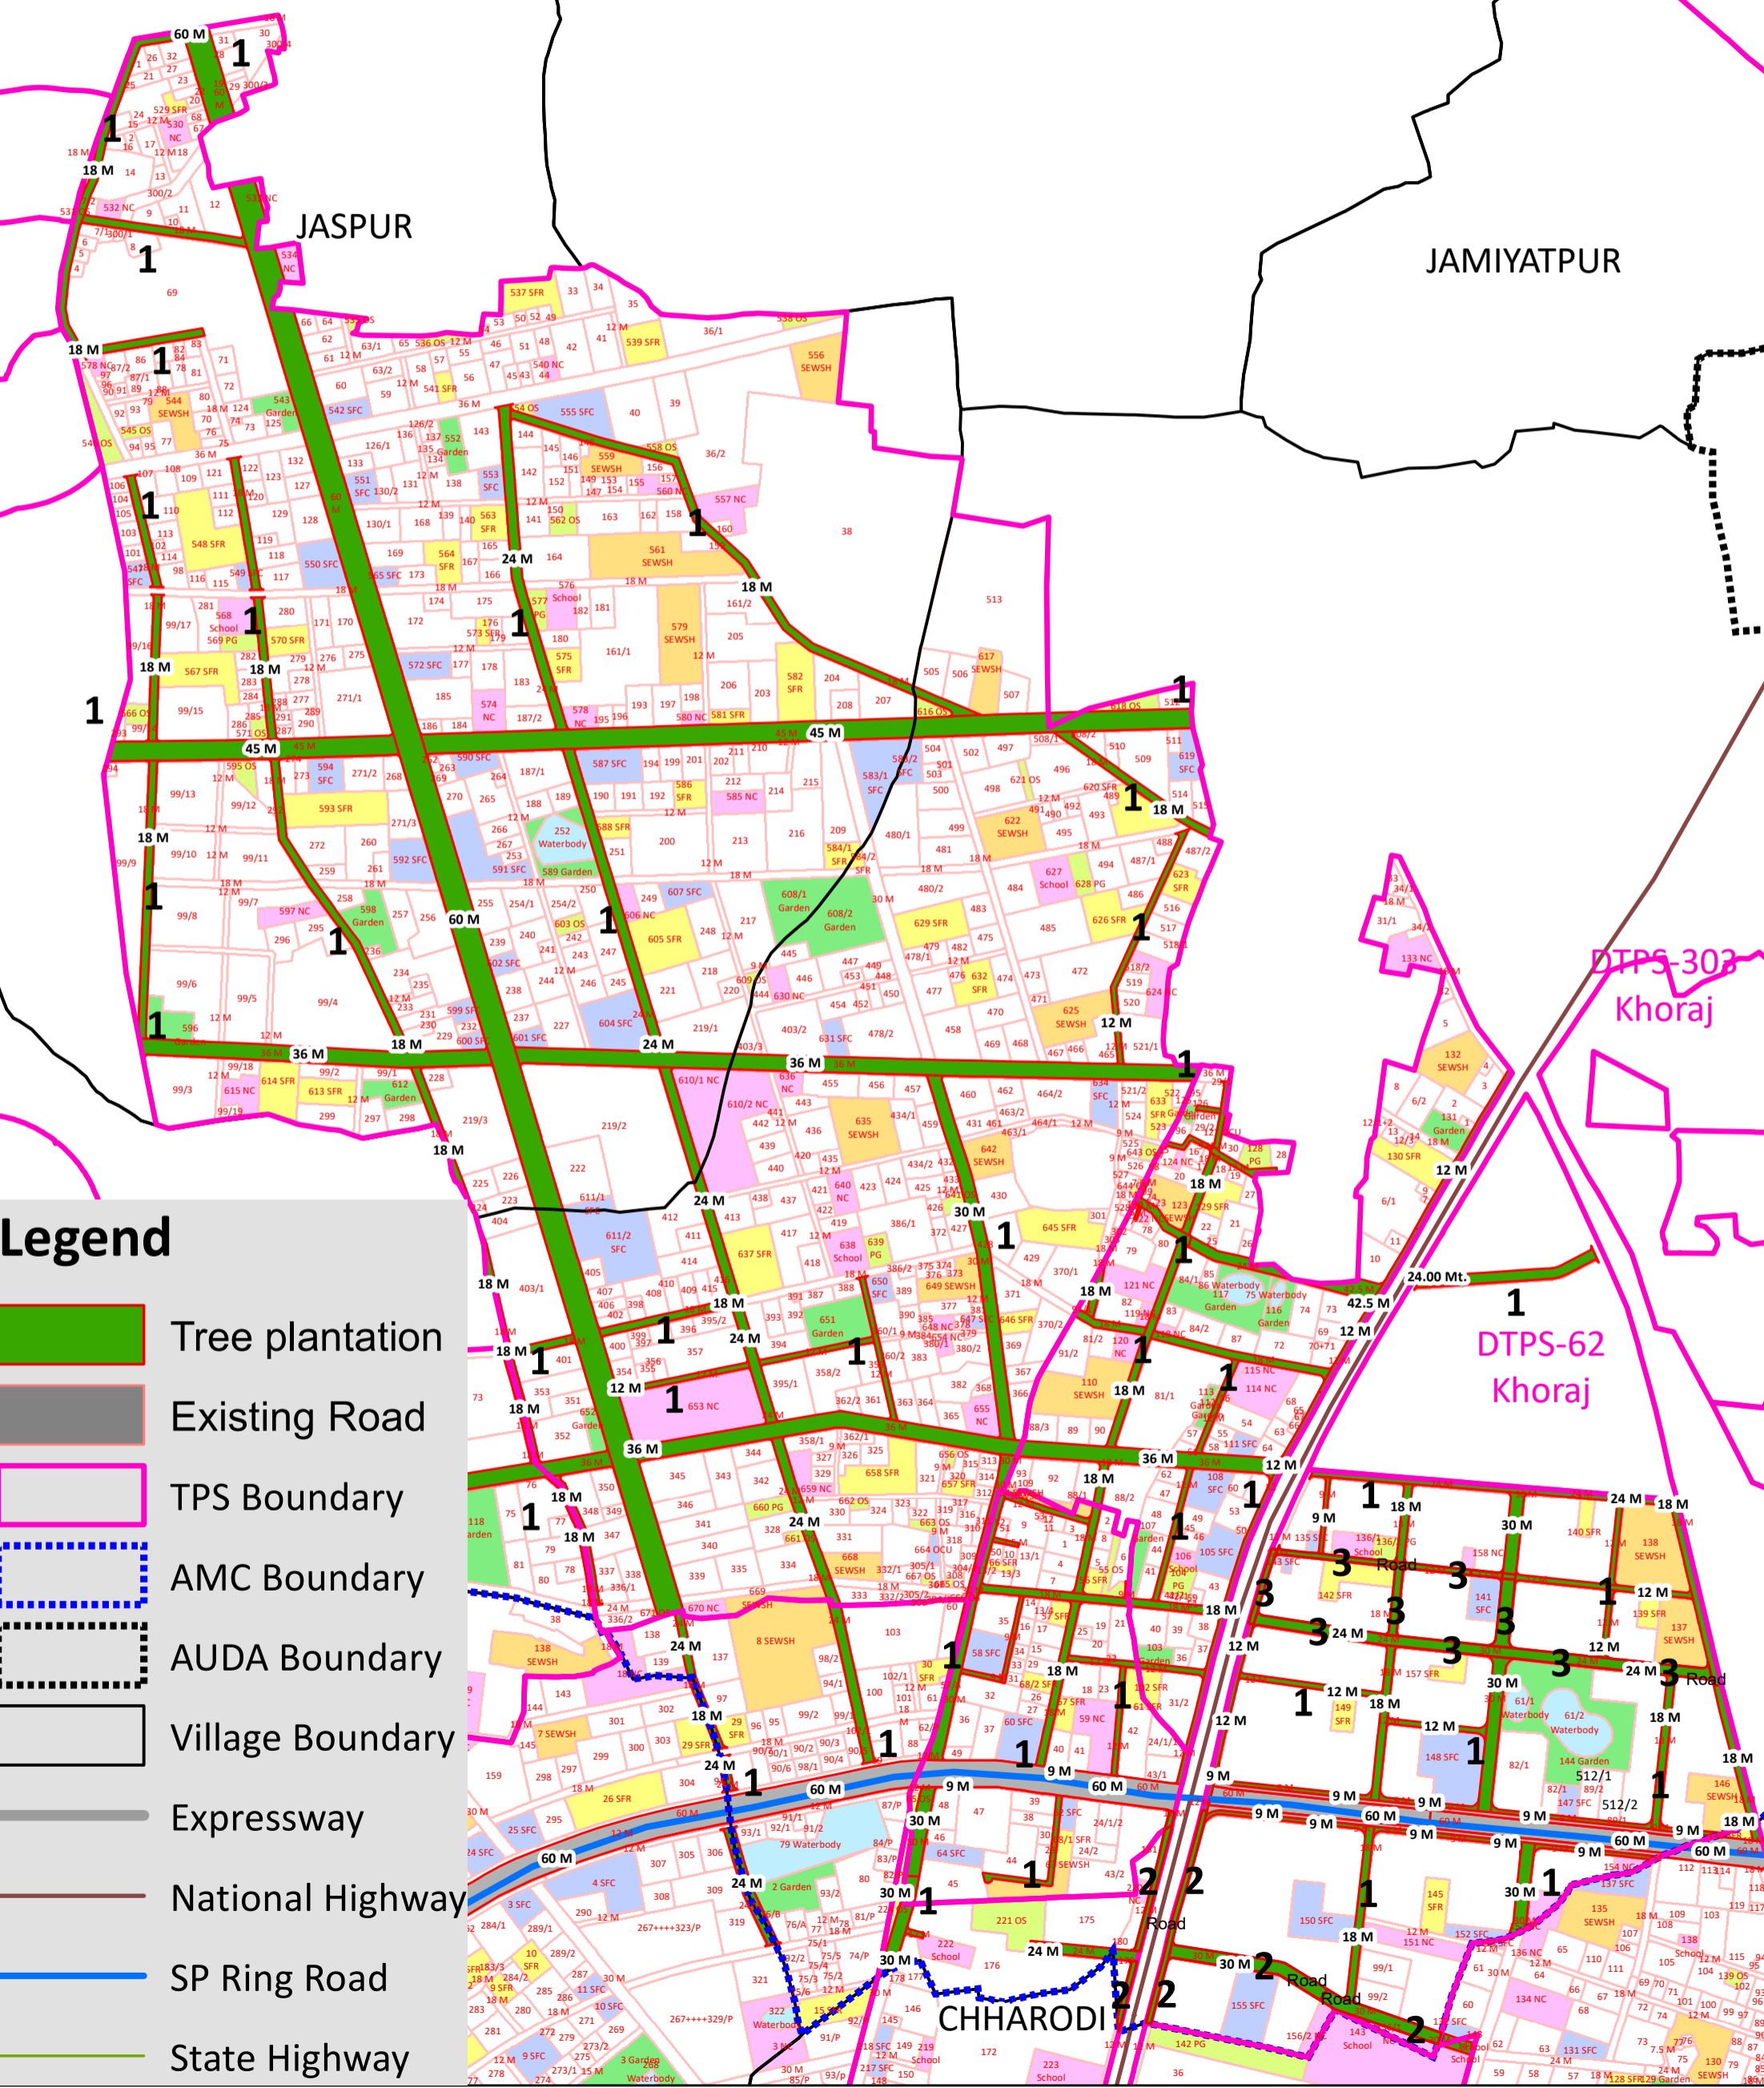

Name of builder/Developer

1. Siddhi Developers,
Umiya Dham & Sardar Dham, (No. of trees - 40,430)
2. Cadila Healthcare Ltd. (No. of trees - 1,372)
3. Vinod R Patel, (No. of trees - 1,896)

Tree plantation
Khoraj-Khodiya

DTPS-327
Jamiyatpura

DANTALI

DTPS-303
Khoraj

DTPS-62
Khoraj

CHHARODI

Legend

- Tree plantation
- Existing Road
- TPS Boundary
- AMC Boundary
- AUDA Boundary
- Village Boundary
- Expressway
- National Highway
- SP Ring Road
- State Highway