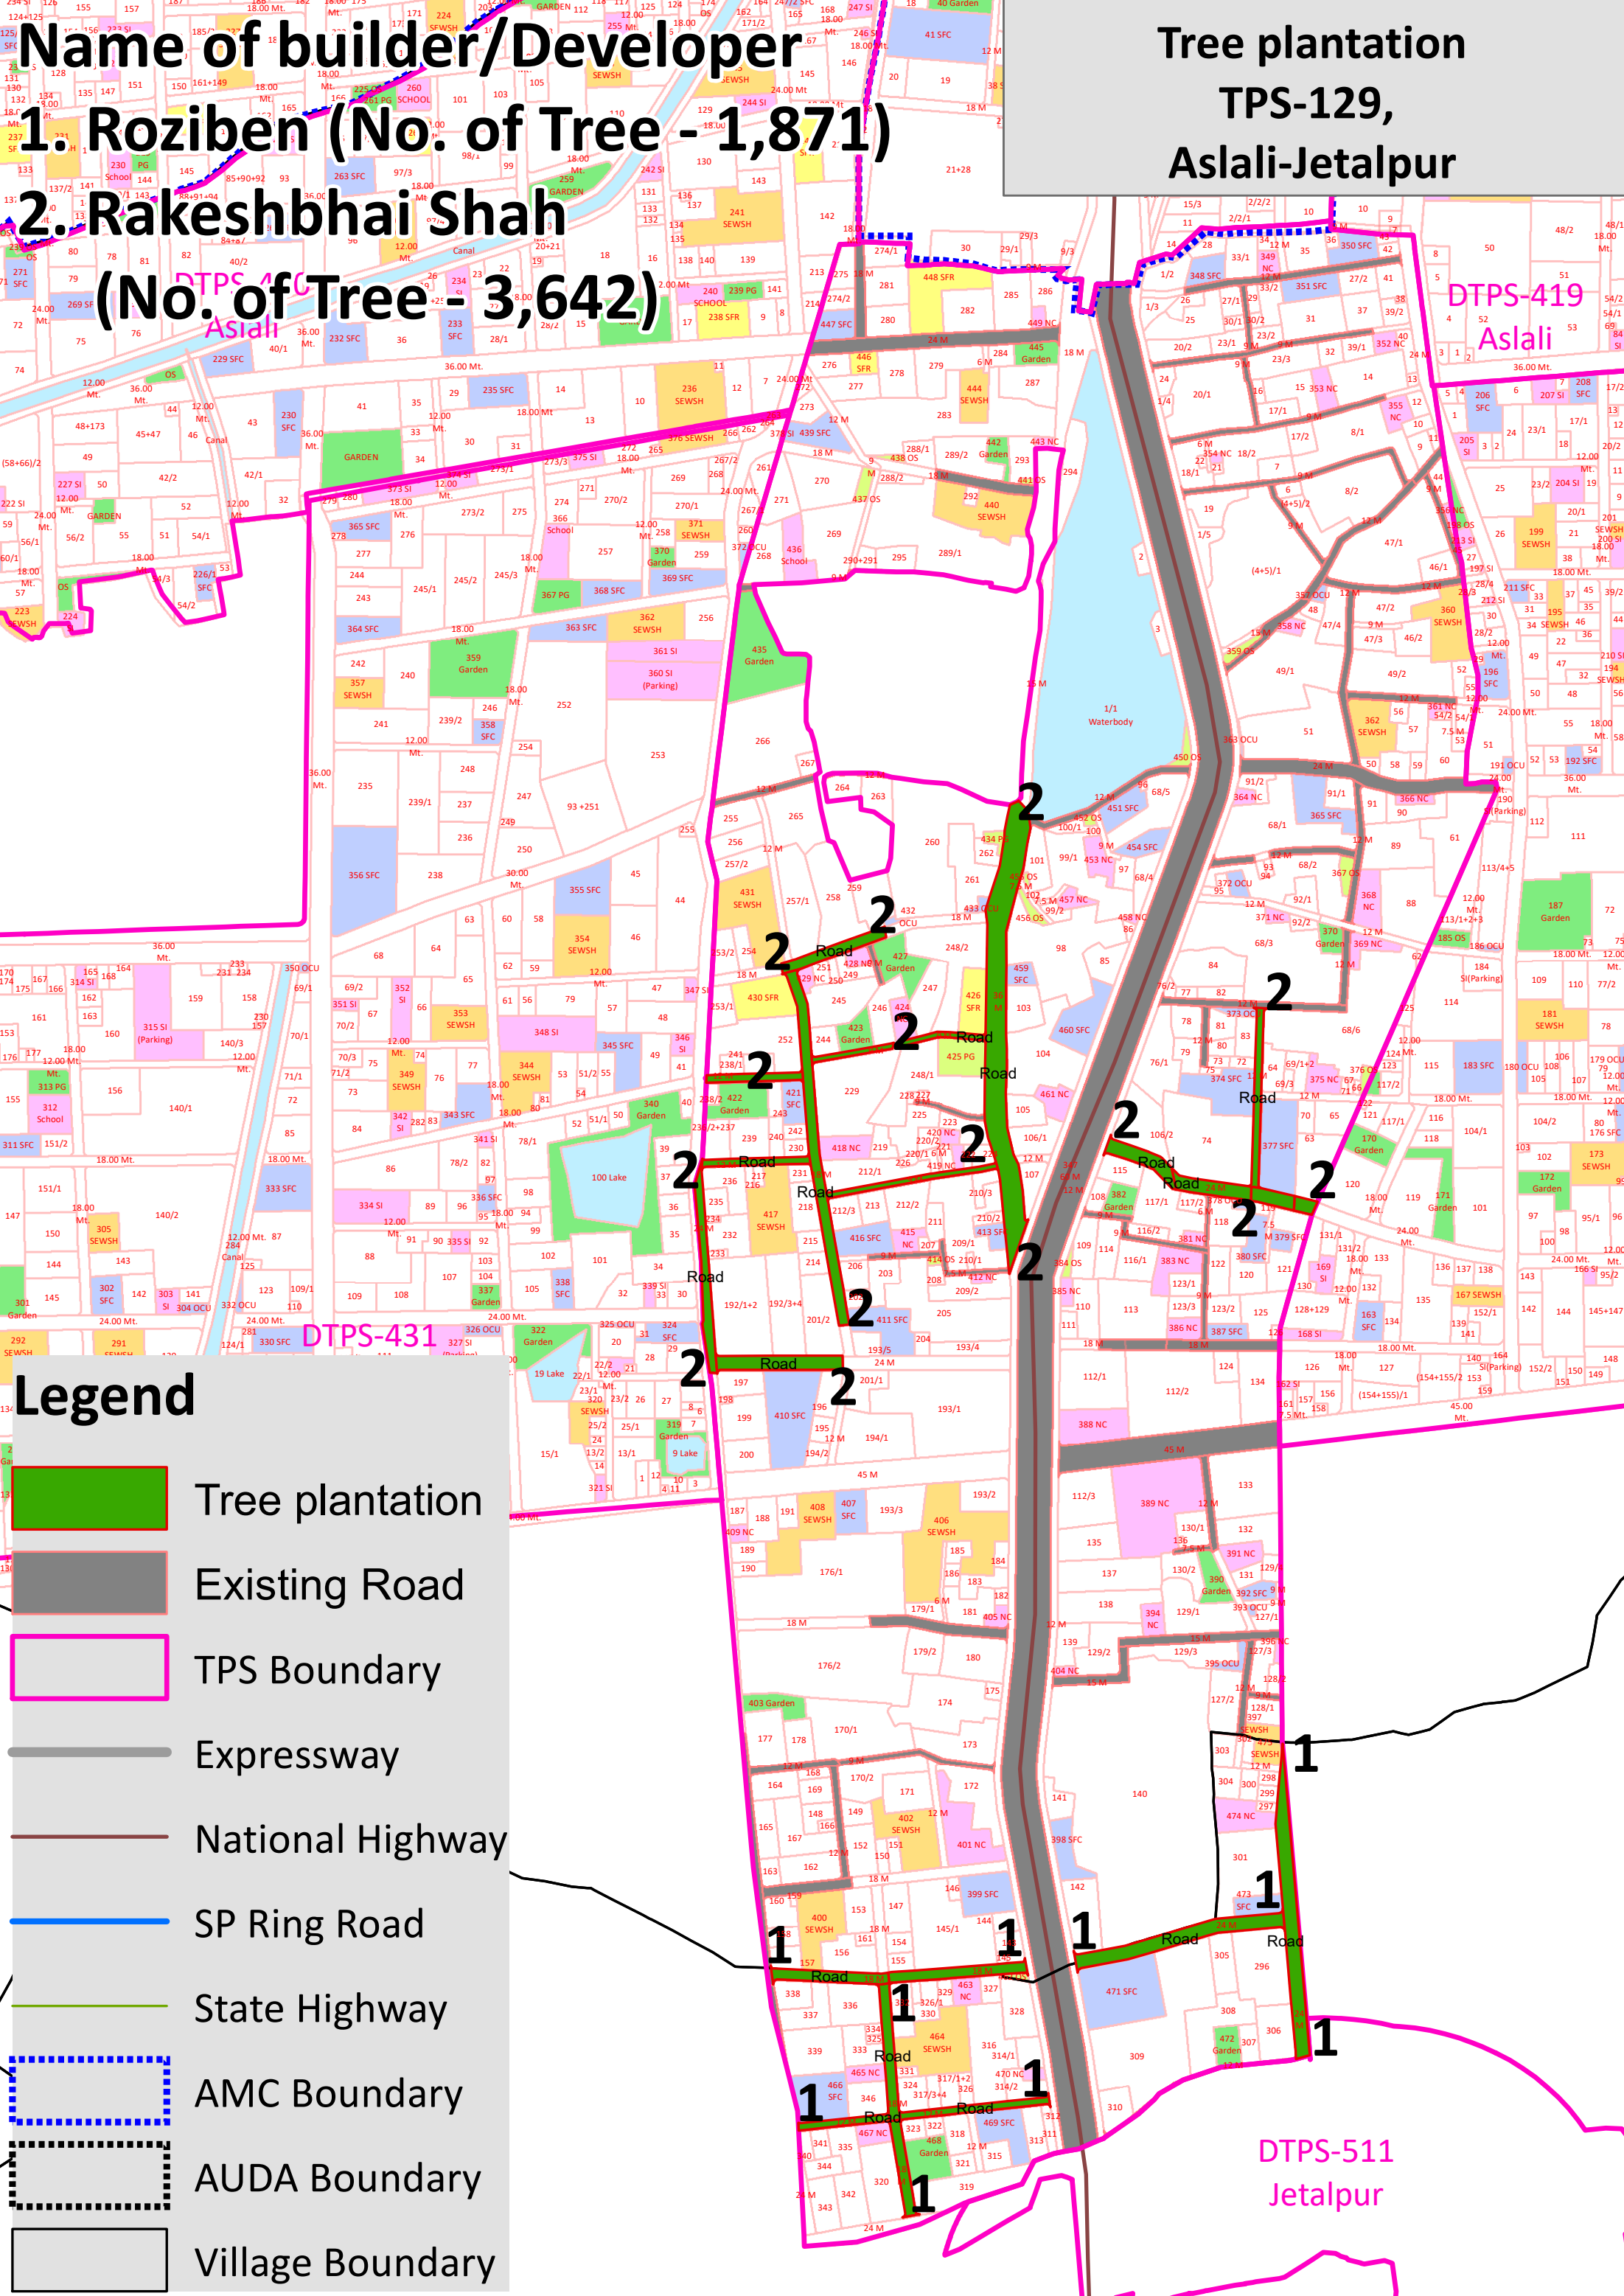

**Name of builder/Developer**  
**1. Roziben (No. of Tree - 1,871)**  
**2. Rakeshbhai Shah (No. of Tree - 3,642)**

**Tree plantation**  
**TPS-129,**  
**Aslali-Jetalpur**

**DTPS-419**  
**Aslali**

**Legend**

-  Tree plantation
-  Existing Road
-  TPS Boundary
-  Expressway
-  National Highway
-  SP Ring Road
-  State Highway
-  AMC Boundary
-  AUDA Boundary
-  Village Boundary

**DTPS-511**  
**Jetalpur**