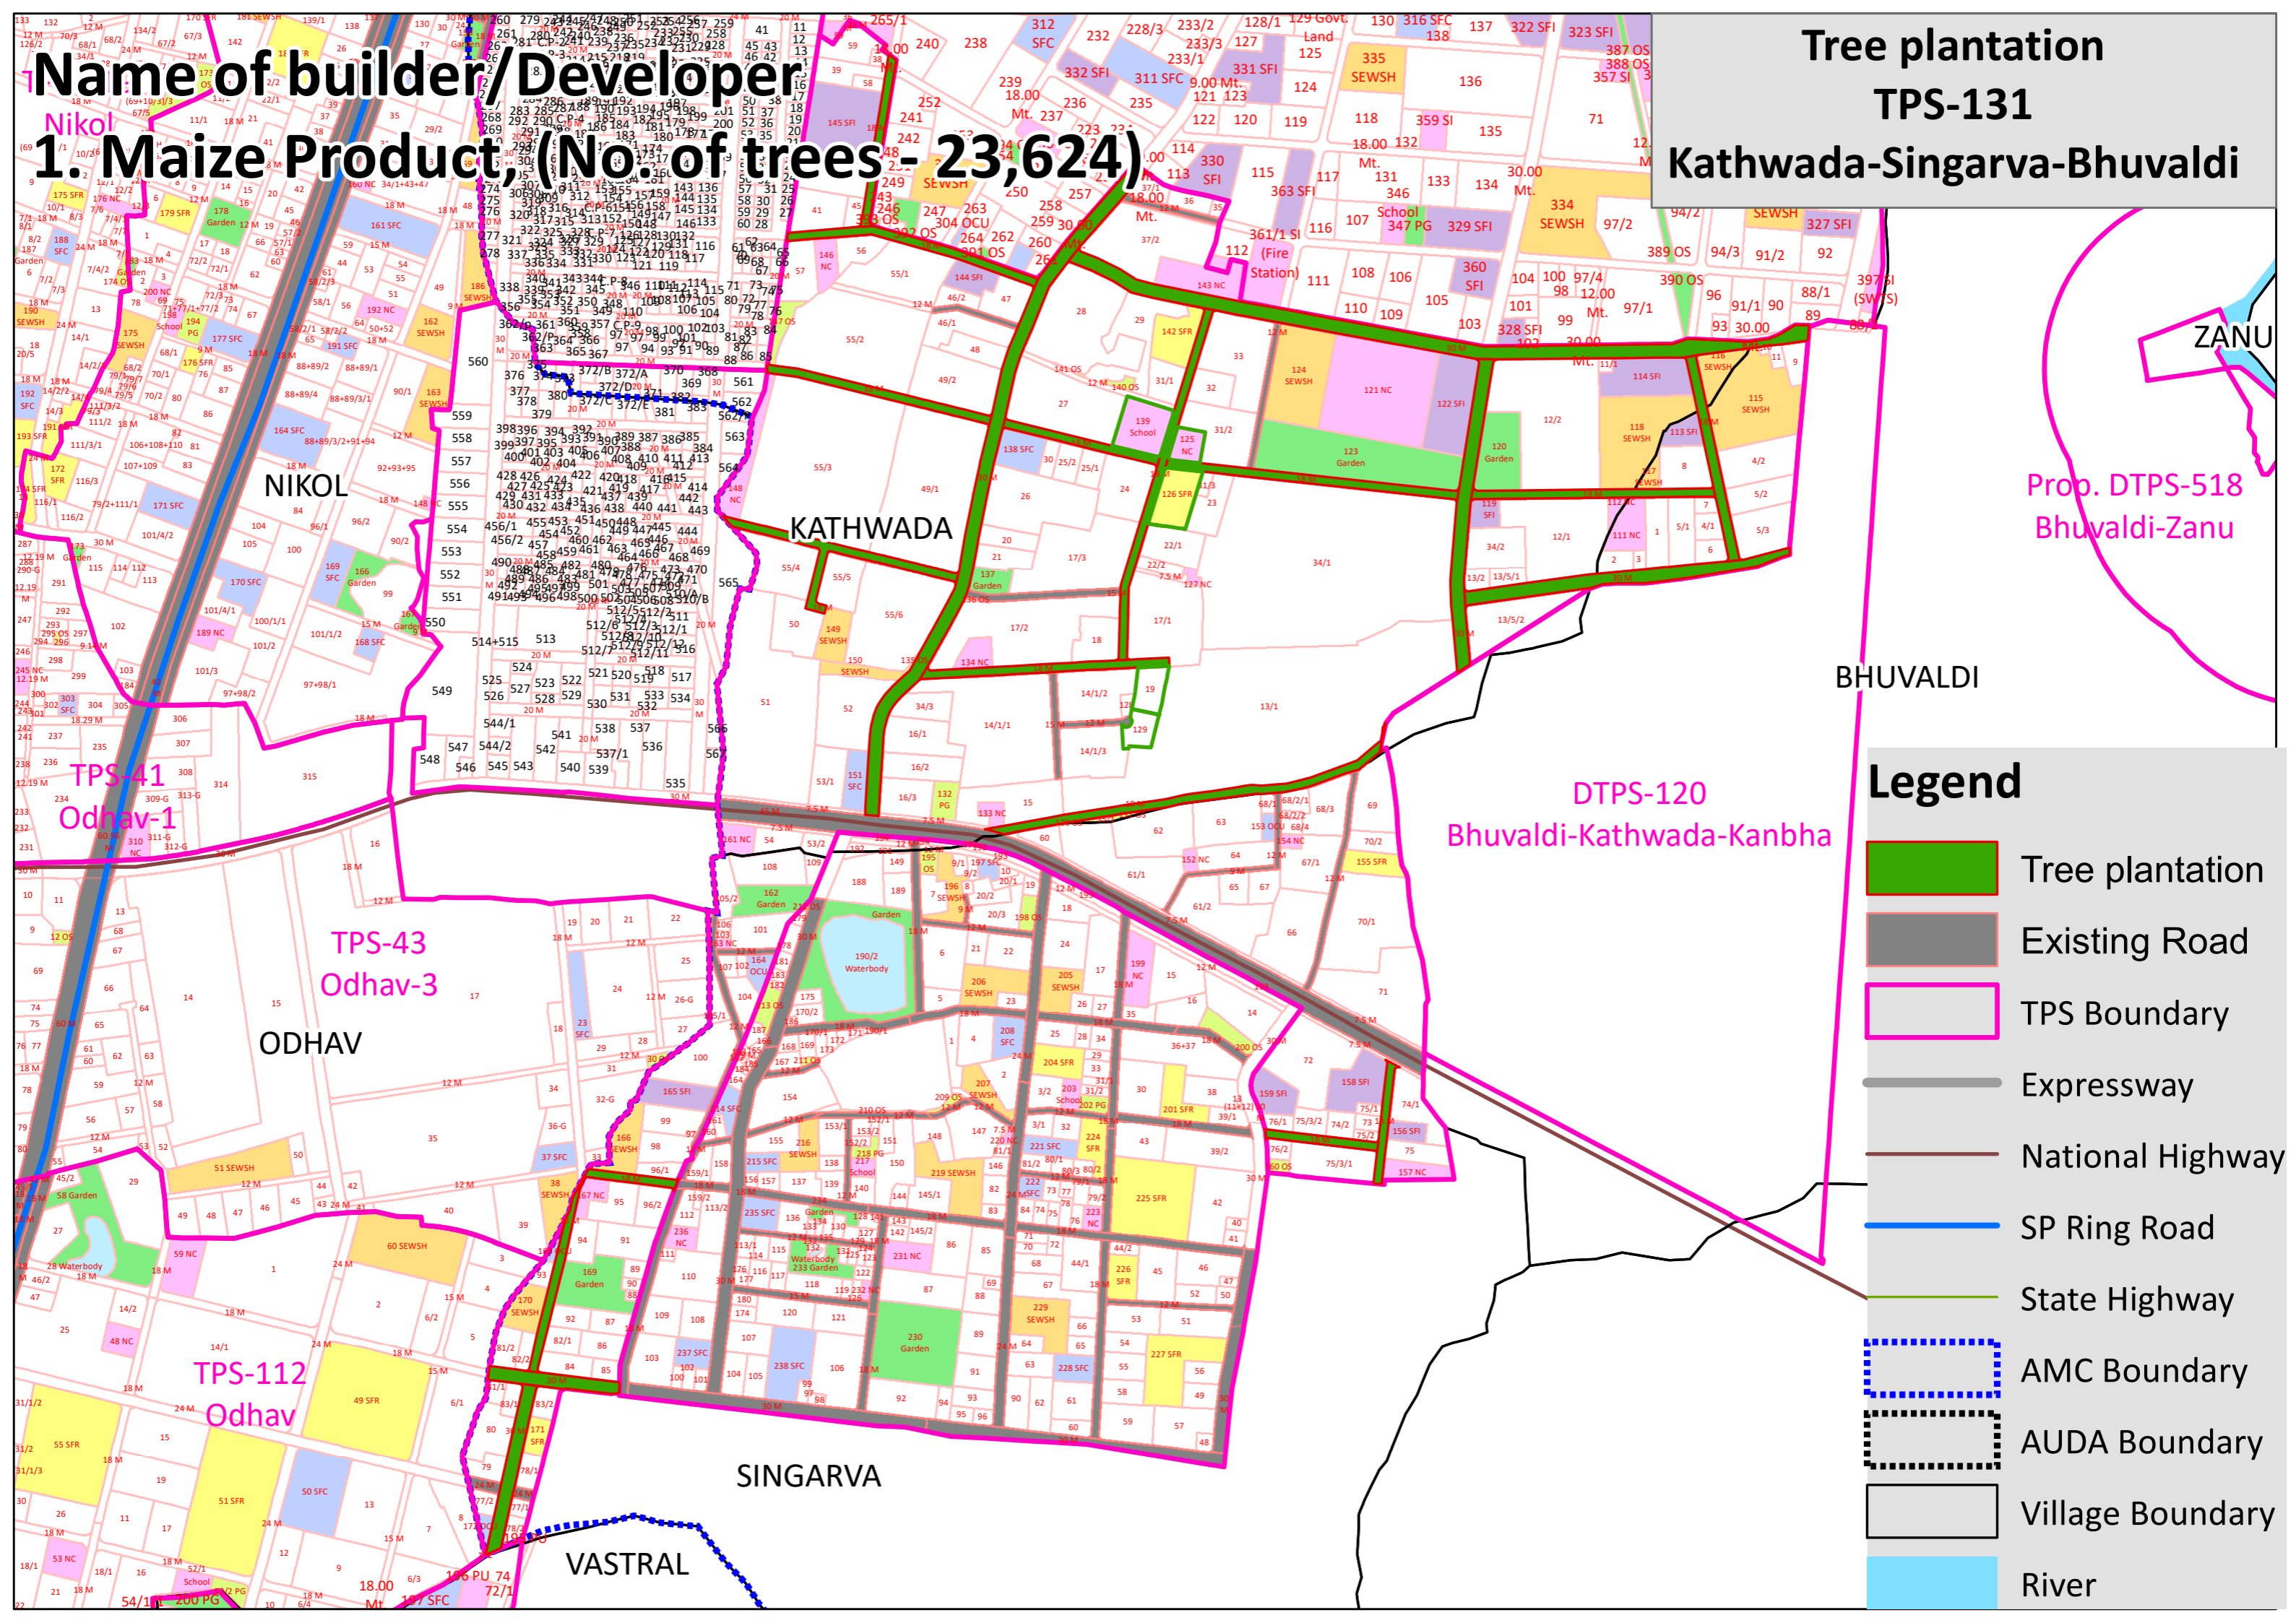

Name of builder/Developer

1. Maize Product, (No. of trees- 23,624)

Tree plantation
TPS-131
Kathwada-Singarva-Bhuvaldi

ZANU

Prop. DTPS-518
 Bhuvaldi-Zanu

BHUVALDI

DTPS-120
 Bhuvaldi-Kathwada-Kanbha

NIKOL

KATHWADA

ODHAV

SINGARVA

VASTRAL

TPS-41
 Odhav-1

TPS-43
 Odhav-3

TPS-112
 Odhav

Legend

- Tree plantation
- Existing Road
- TPS Boundary
- Expressway
- National Highway
- SP Ring Road
- State Highway
- AMC Boundary
- AUDA Boundary
- Village Boundary
- River