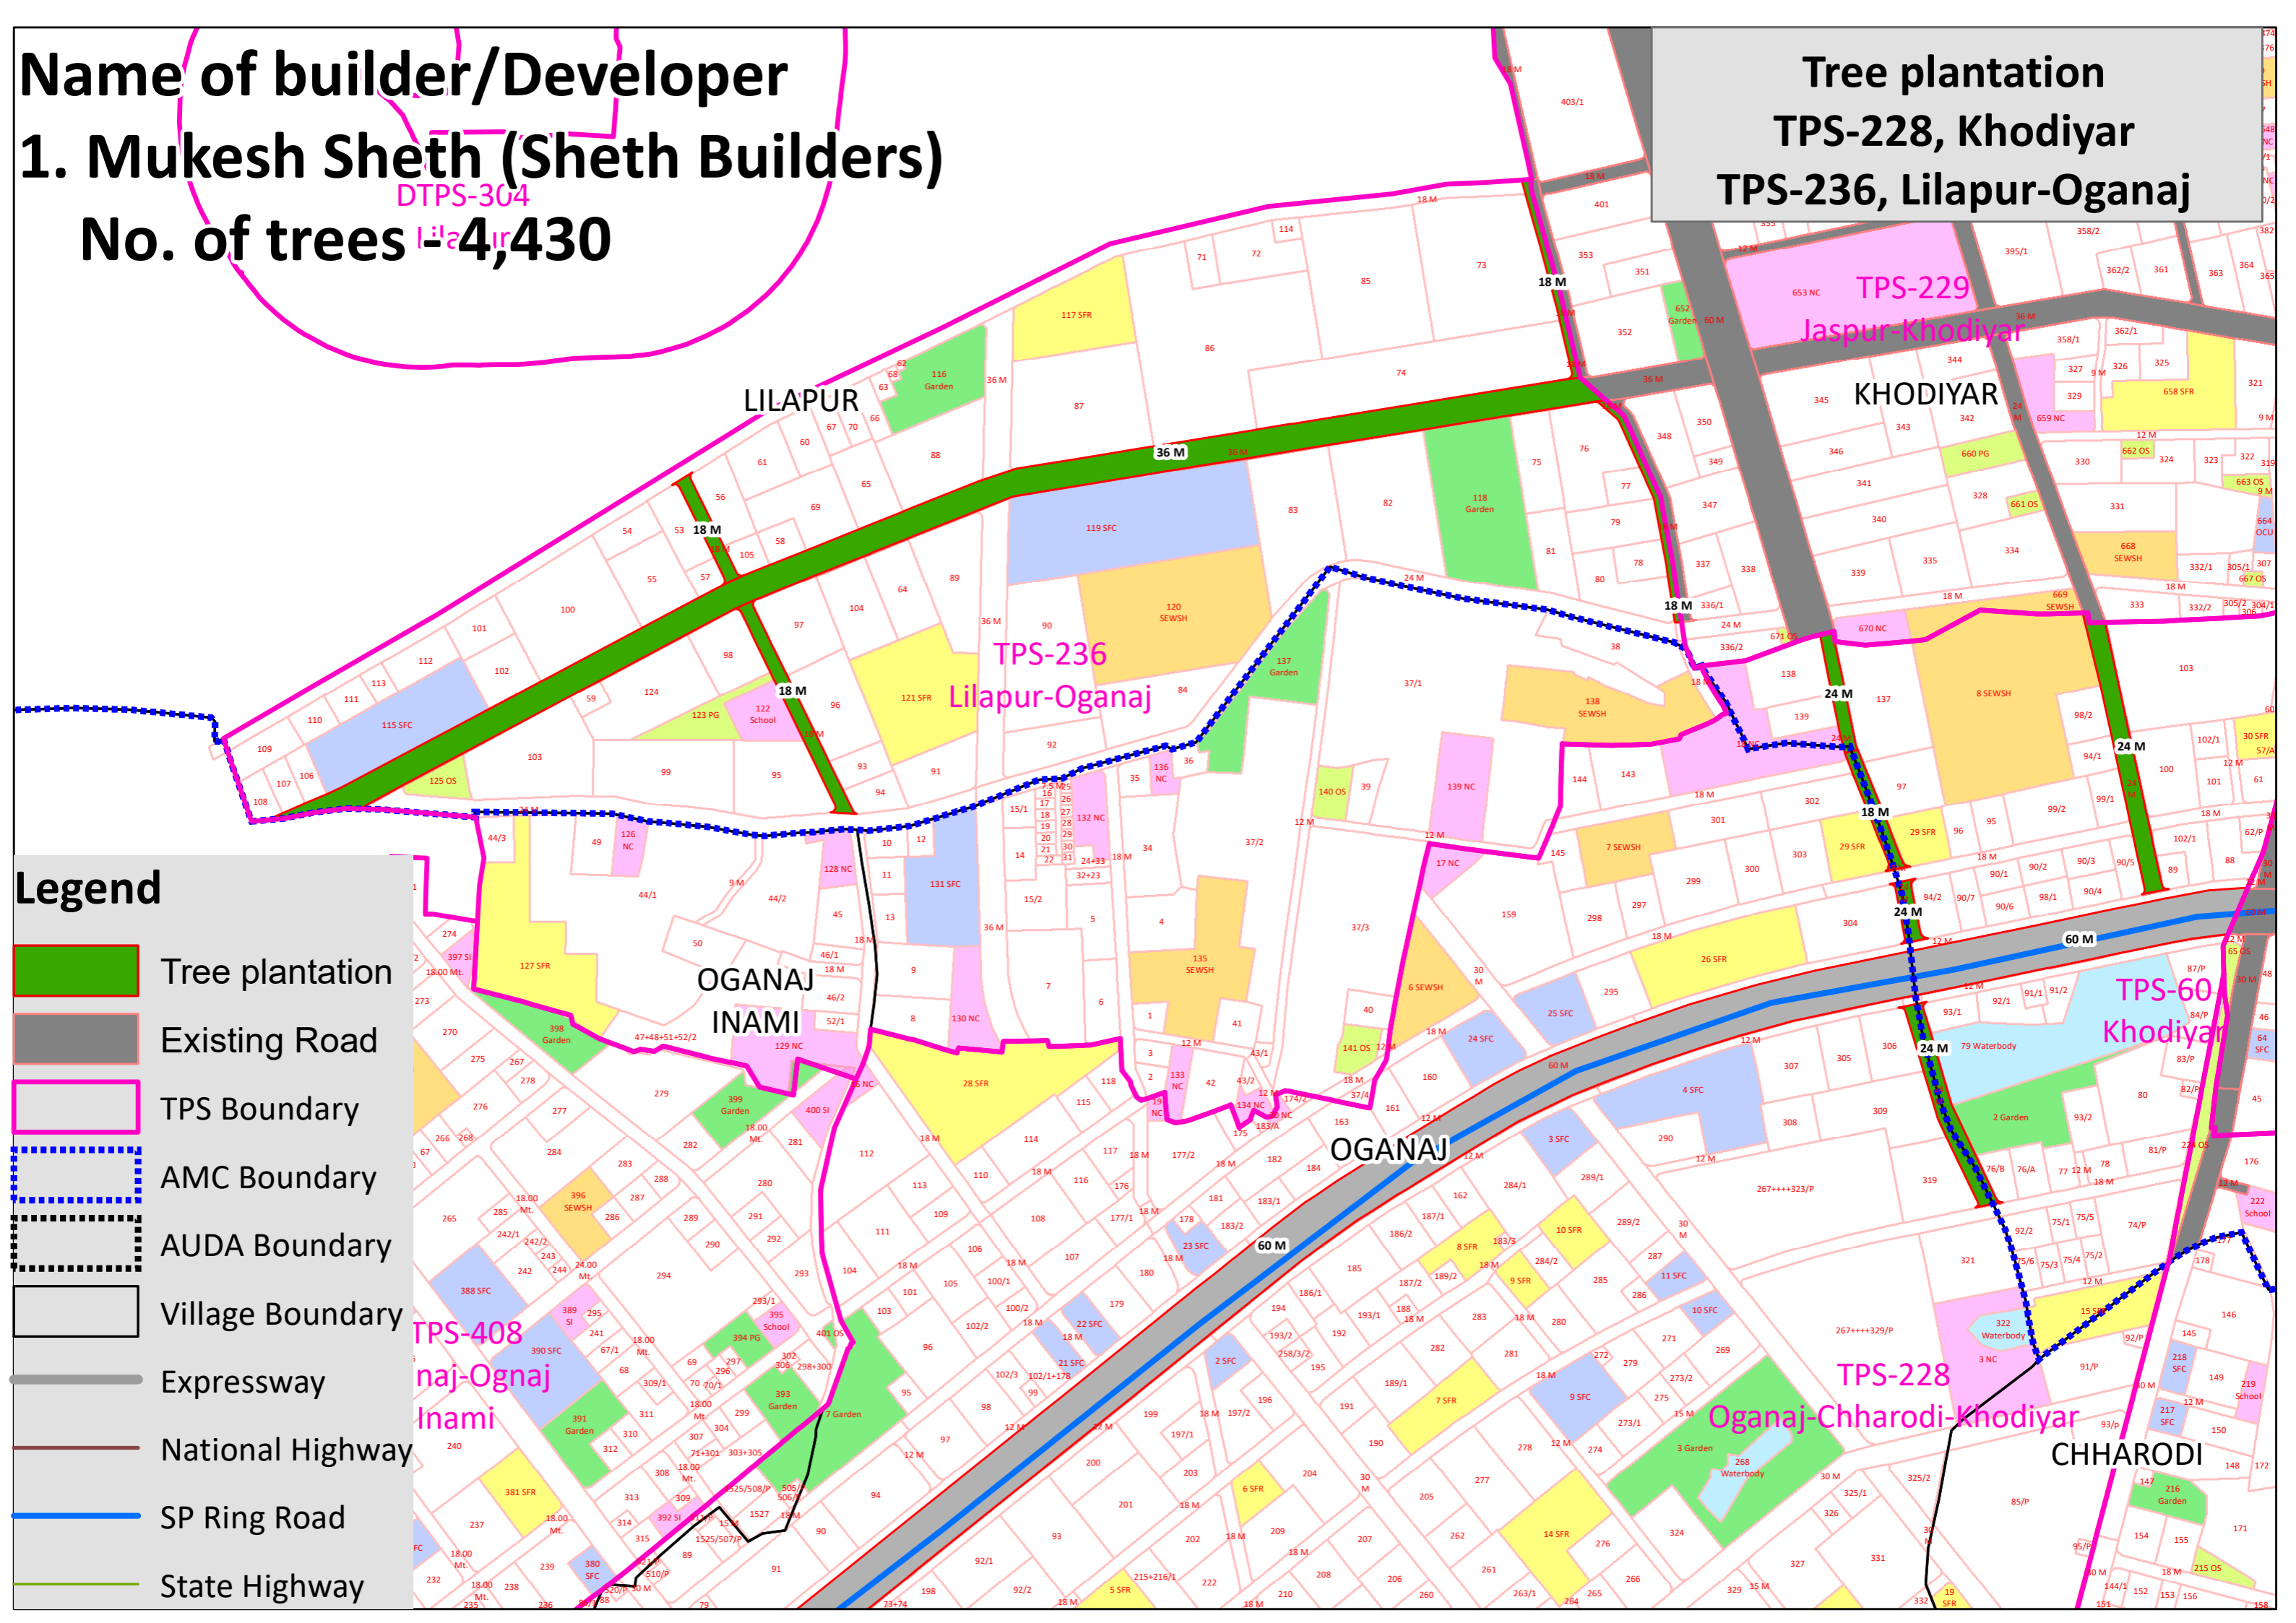

**Name of builder/Developer**  
**1. Mukesh Sheth (Sheth Builders)**  
**No. of trees - 4,430**

**Tree plantation**  
**TPS-228, Khodiyar**  
**TPS-236, Lilapur-Oganaj**

- Legend**
- Tree plantation
  - Existing Road
  - TPS Boundary
  - AMC Boundary
  - AUDA Boundary
  - Village Boundary
  - Expressway
  - National Highway
  - SP Ring Road
  - State Highway