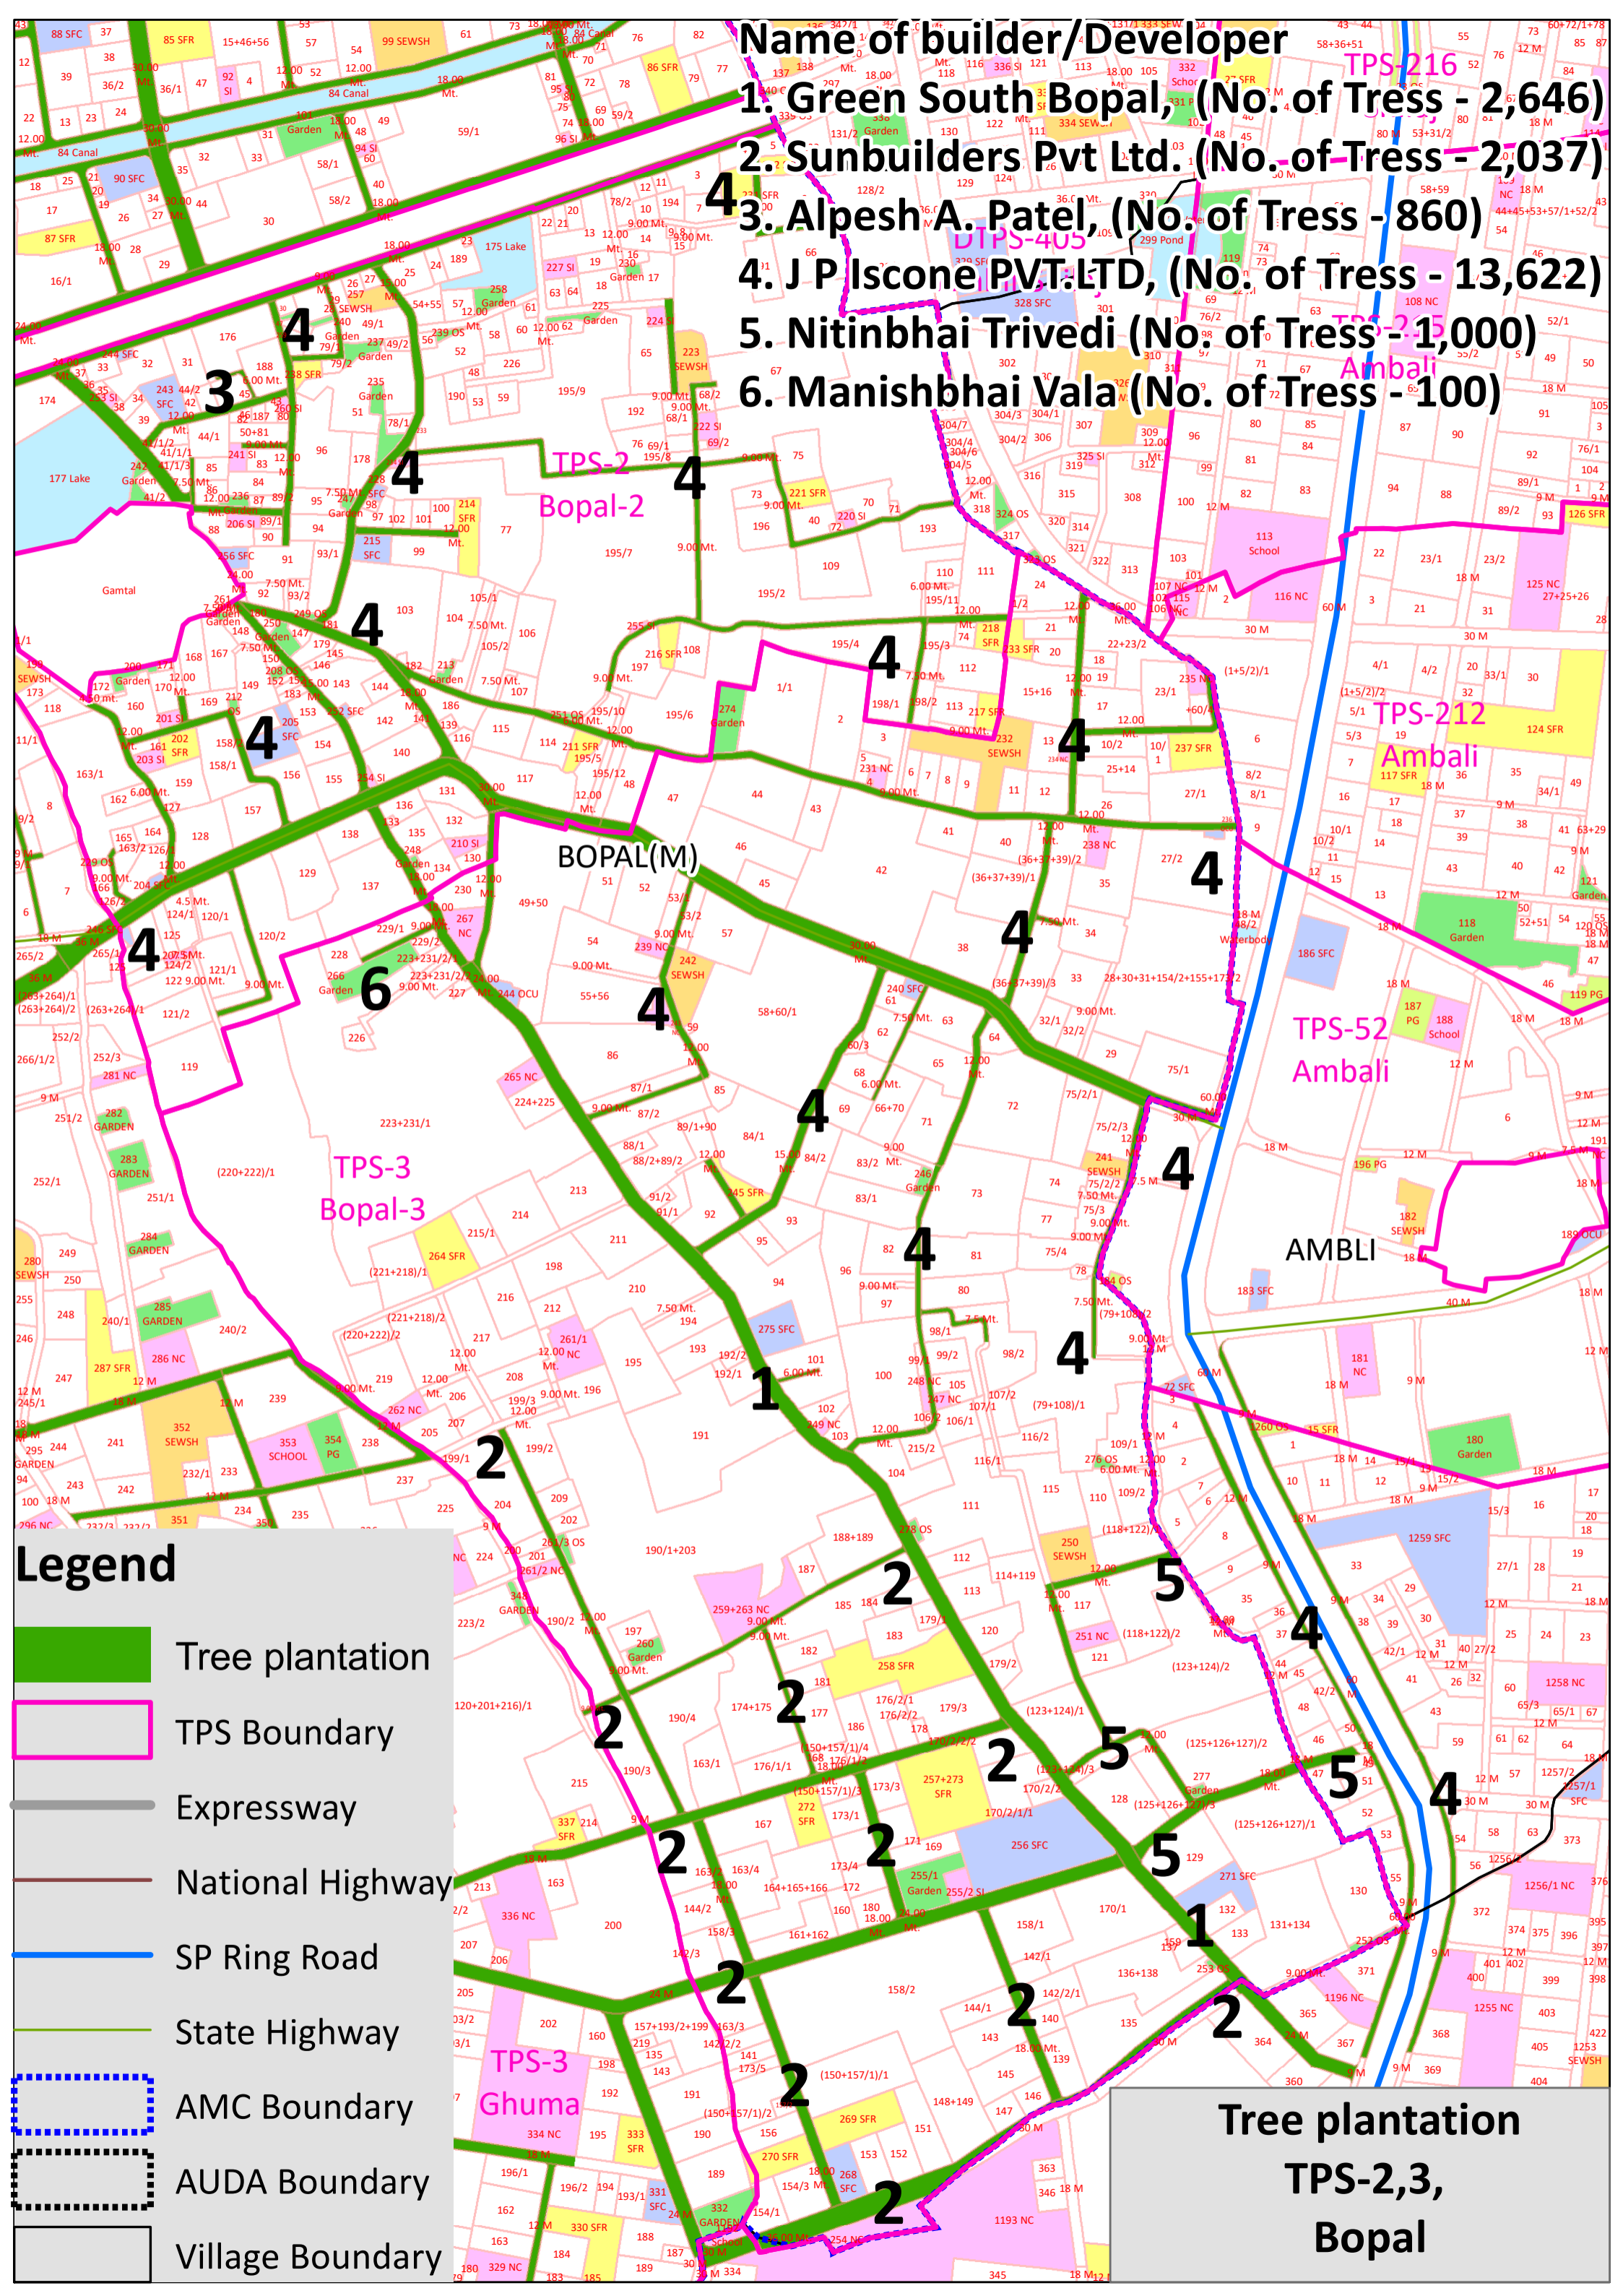

Name of builder/Developer

1. Green South Bopal, (No. of Tress - 2,646)
2. Sunbuilders Pvt Ltd. (No. of Tress - 2,037)
3. Alpesh A. Patel, (No. of Tress - 860)
4. J P Iscone PVT.LTD, (No. of Tress - 13,622)
5. Nitinbhai Trivedi (No. of Tress - 1,000)
6. Manishbhai Vala (No. of Tress - 100)

Legend

- Tree plantation
- TPS Boundary
- Expressway
- National Highway
- SP Ring Road
- State Highway
- AMC Boundary
- AUDA Boundary
- Village Boundary

**Tree plantation
TPS-2,3,
Bopal**