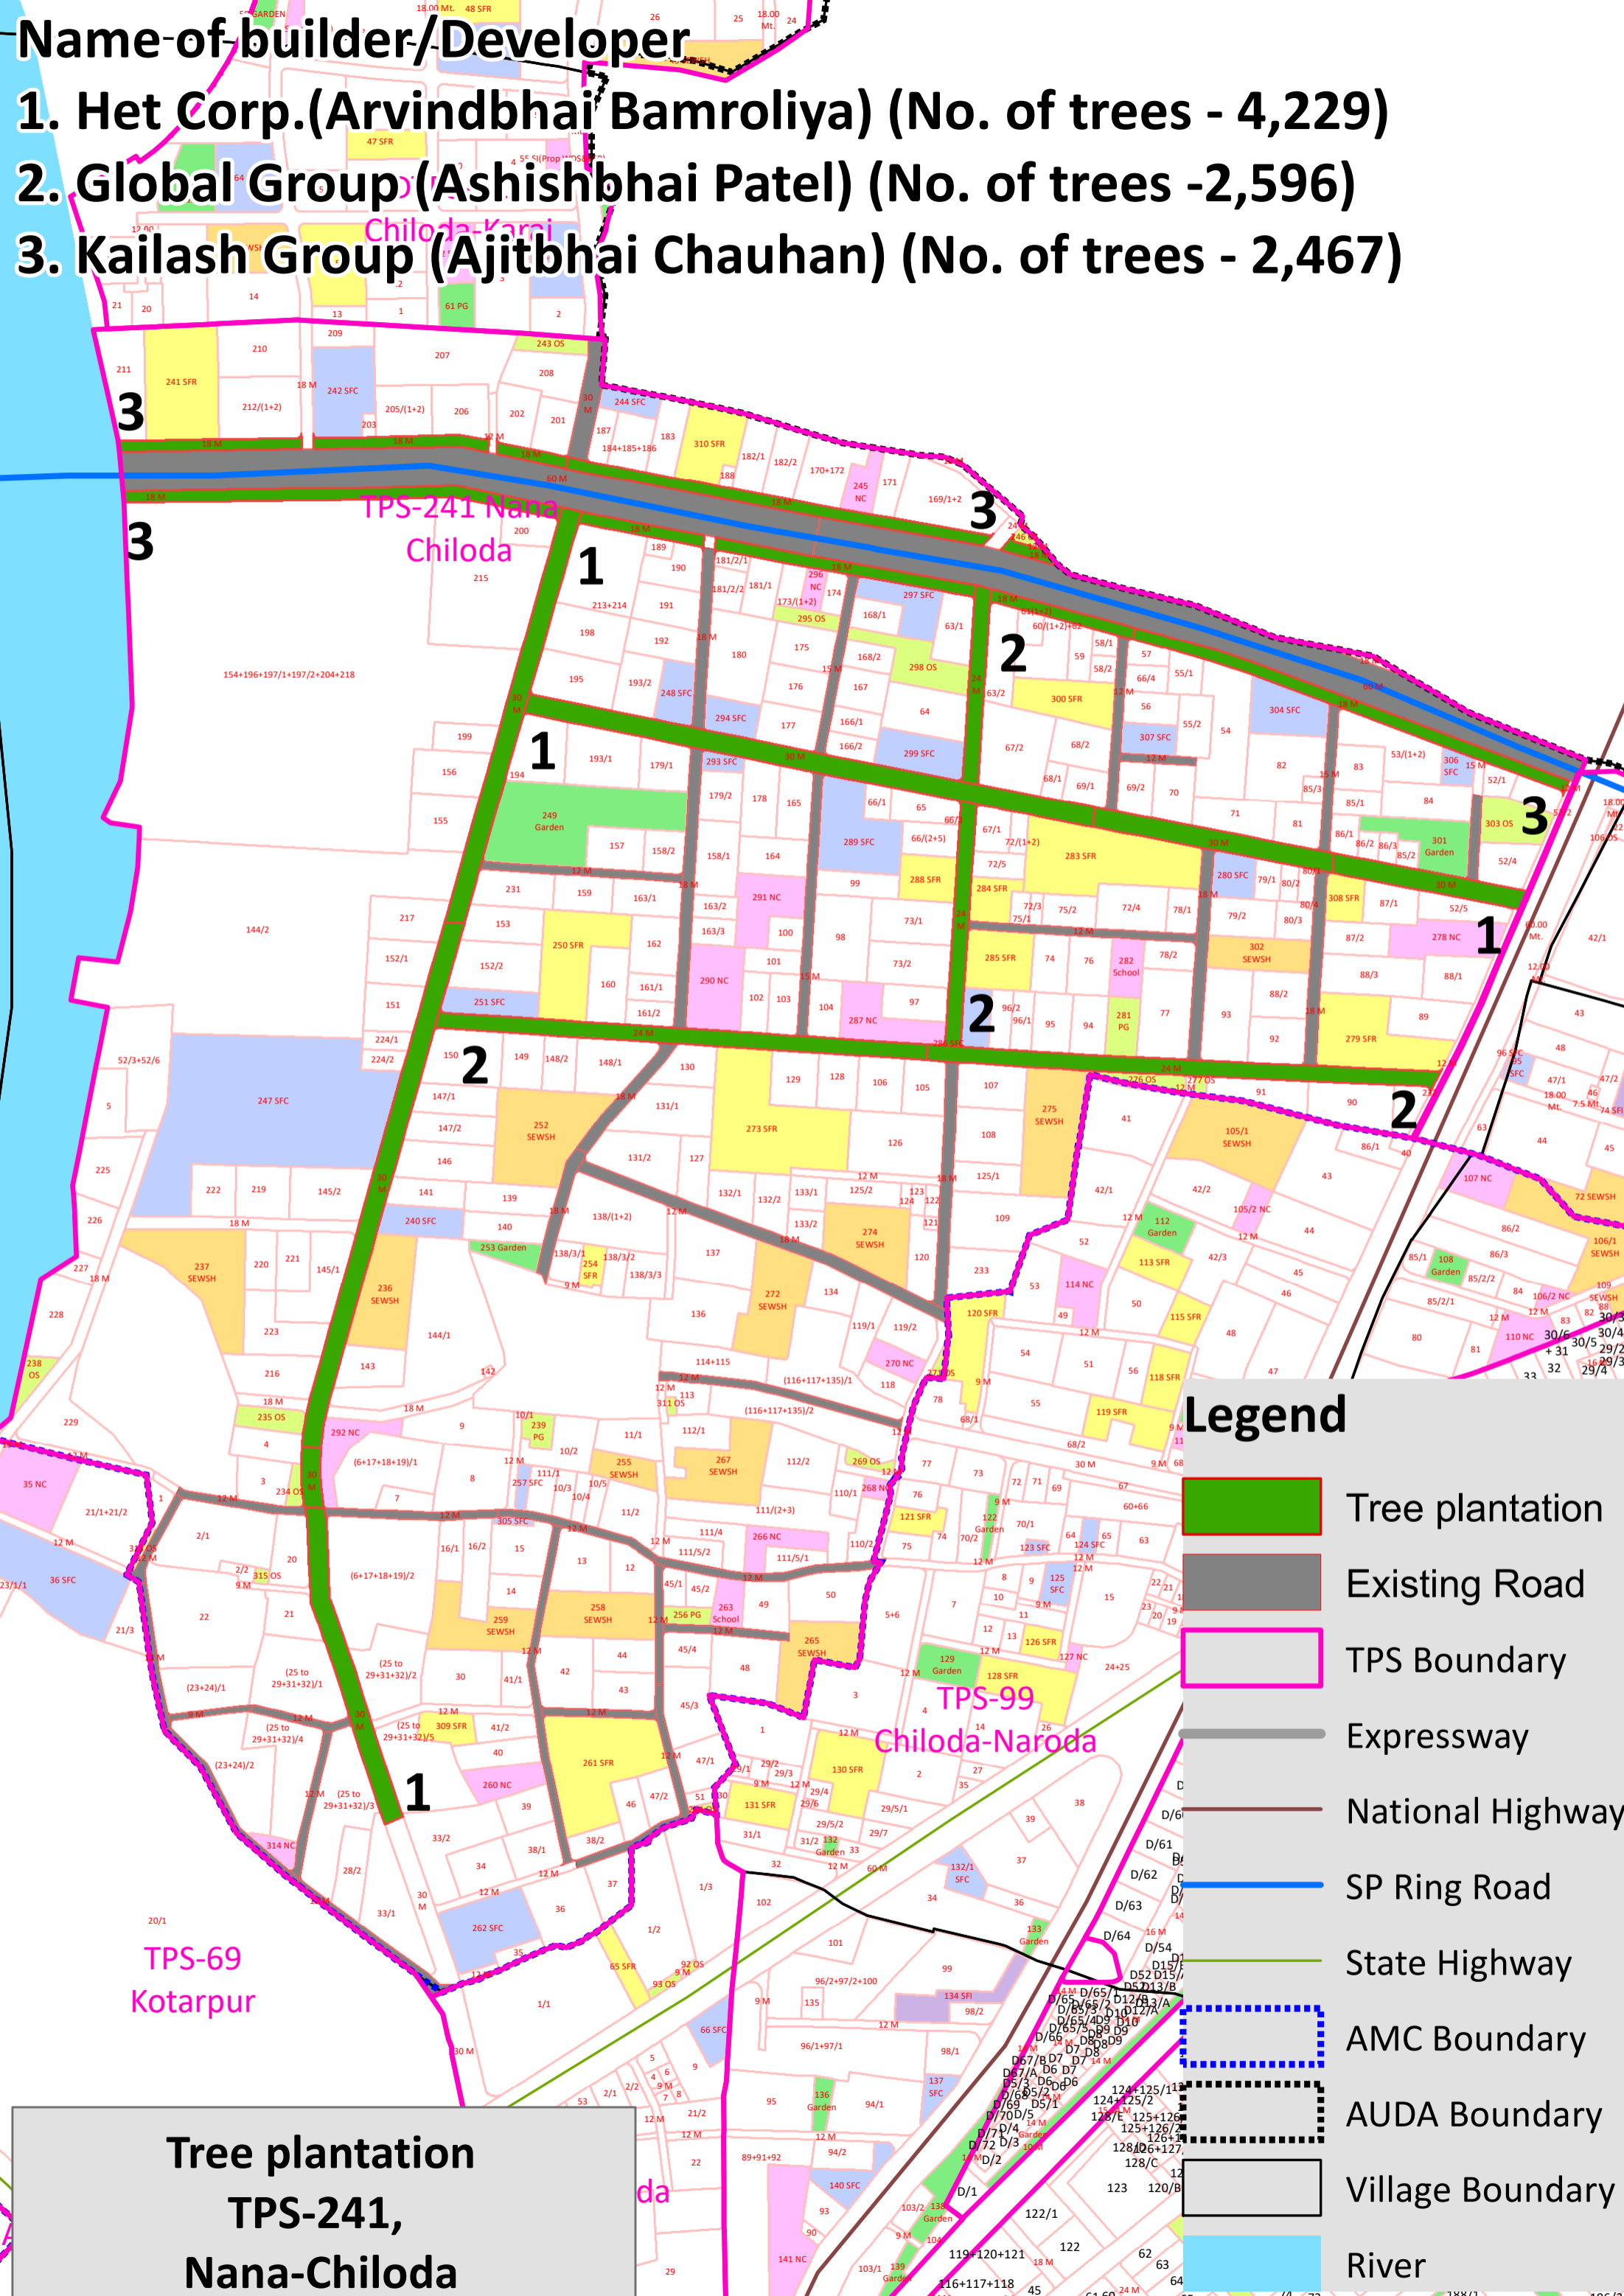

Name-of-builder/Developer

1. Het Corp.(Arvindbhai Bamroliya) (No. of trees - 4,229)

2. Global Group (Ashishbhai Patel) (No. of trees -2,596)

3. Kailash Group (Ajitbhai Chauhan) (No. of trees - 2,467)

Legend

- Tree plantation
- Existing Road
- TPS Boundary
- Expressway
- National Highway
- SP Ring Road
- State Highway
- AMC Boundary
- AUDA Boundary
- Village Boundary
- River

**Tree plantation
TPS-241,
Nana-Chiloda**