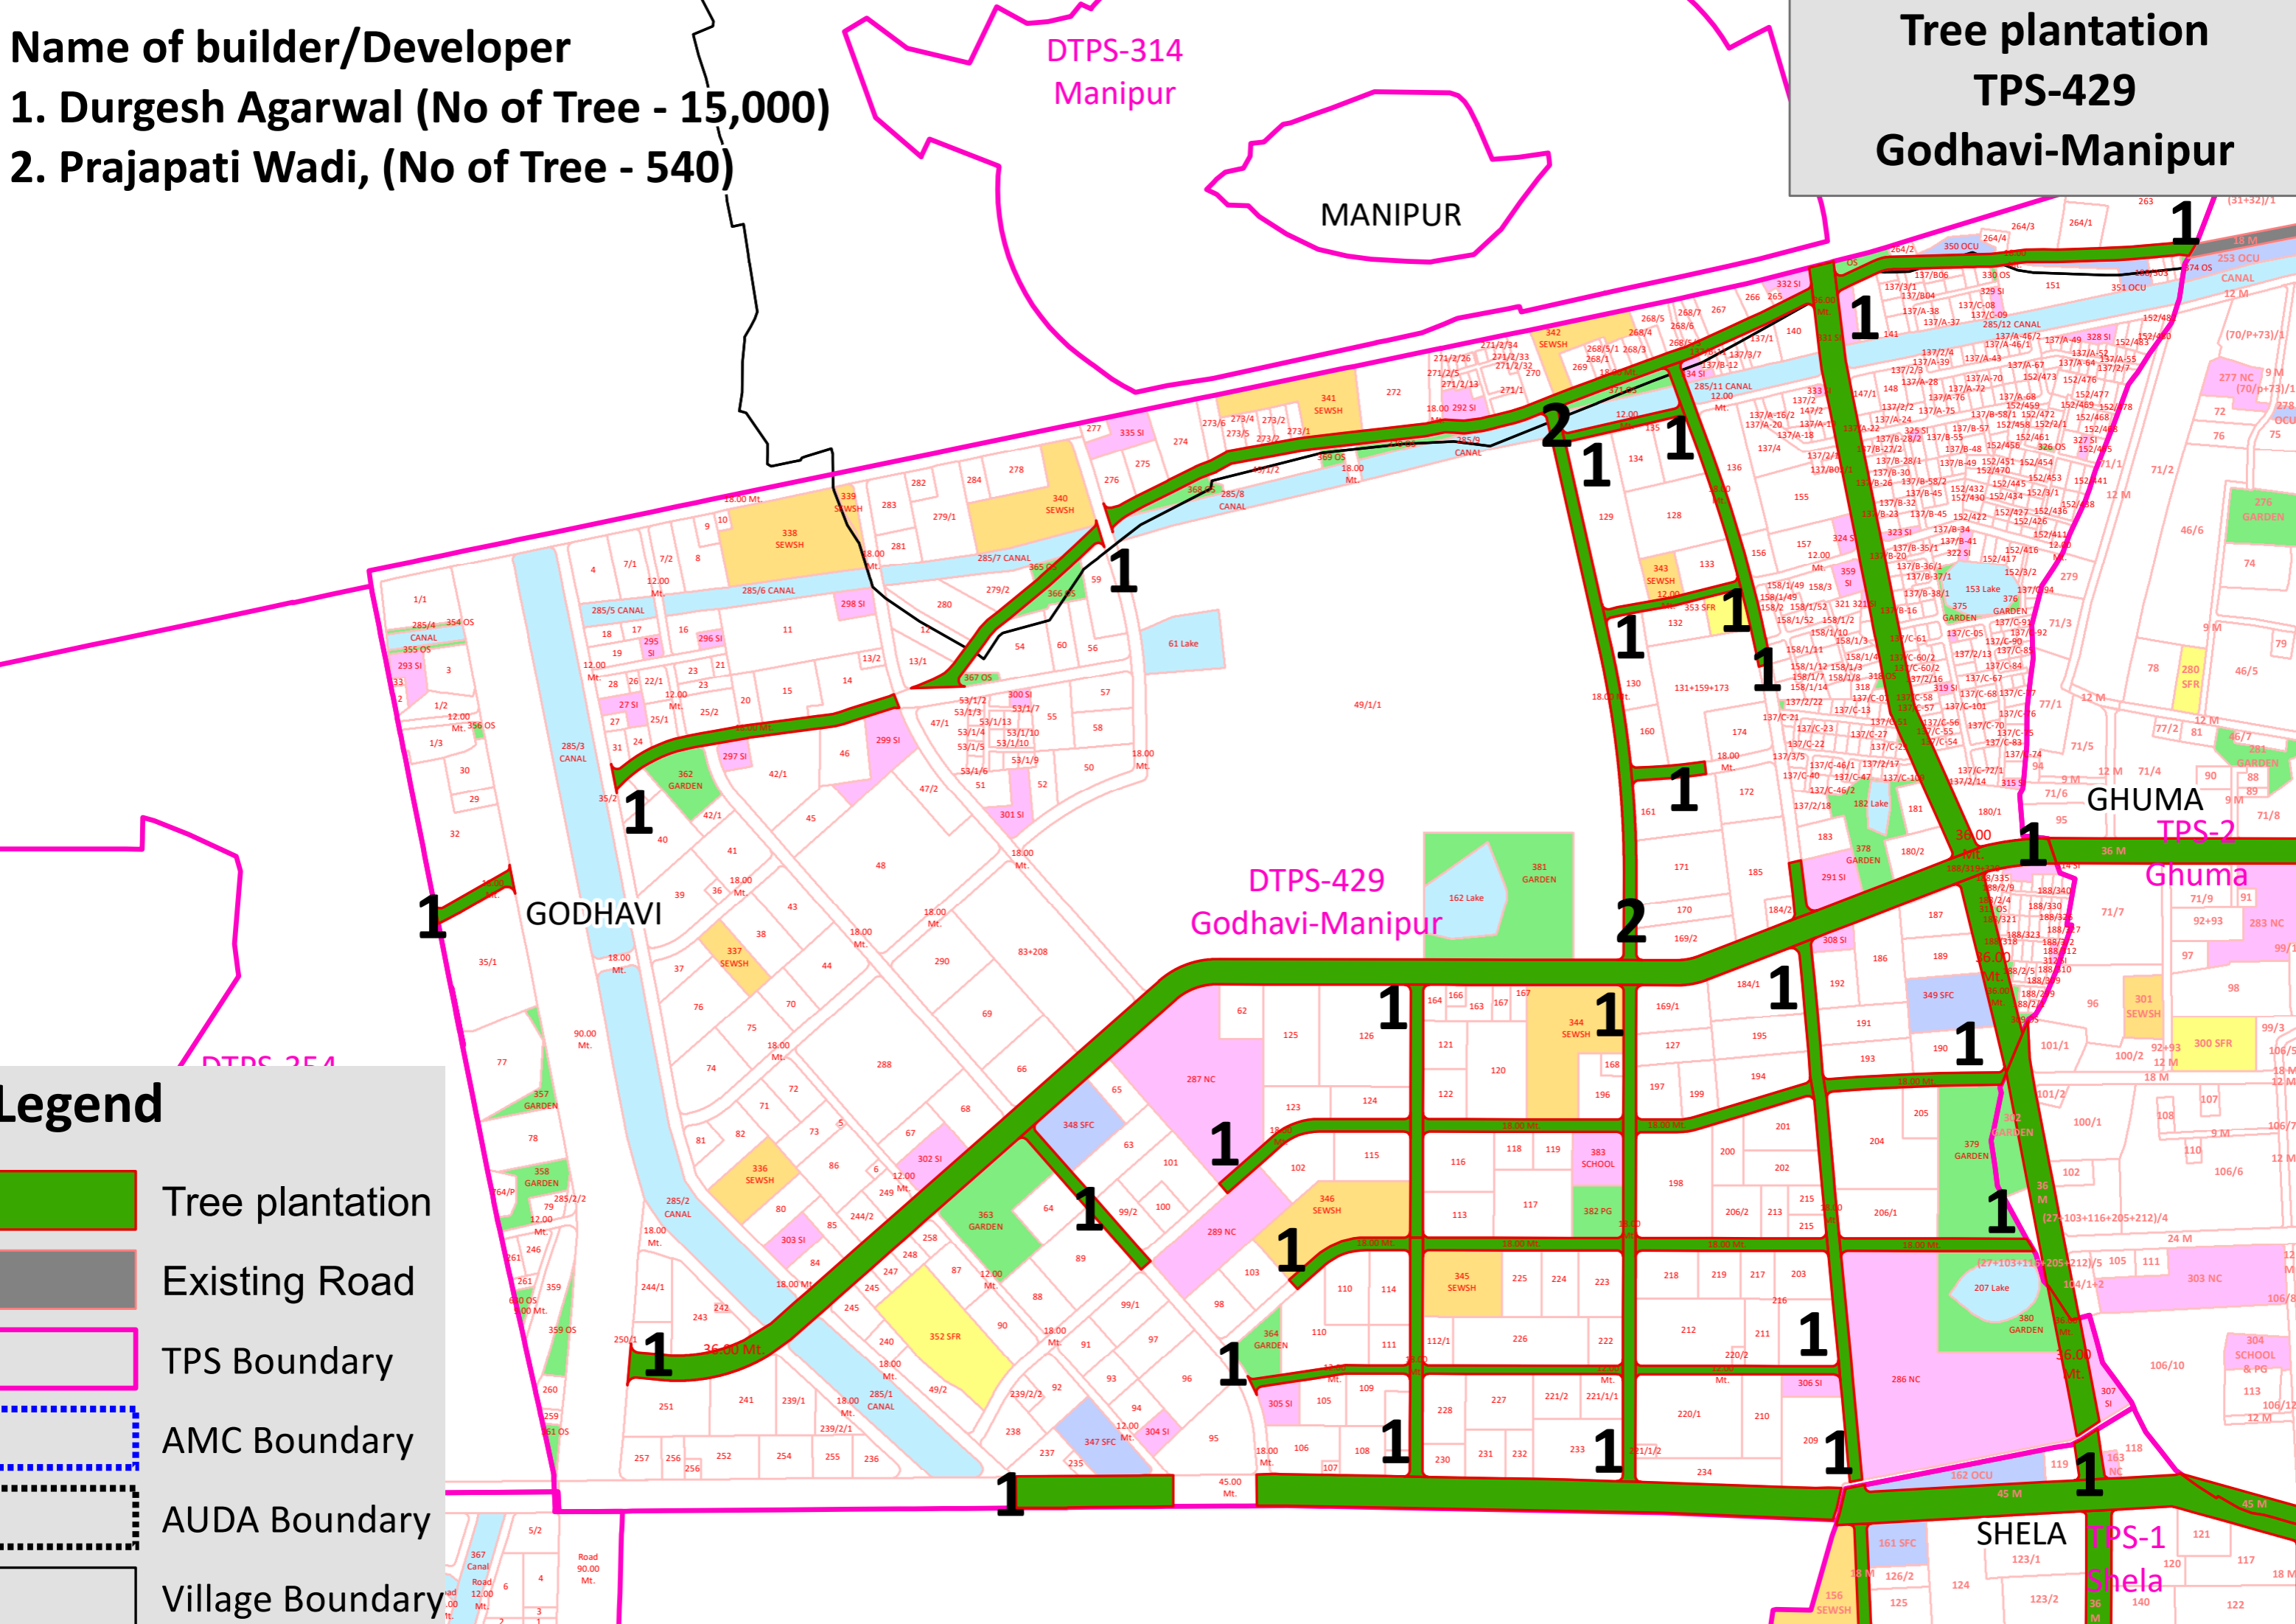

Name of builder/Developer

- 1. Durgesh Agarwal (No of Tree - 15,000)
- 2. Prajapati Wadi, (No of Tree - 540)

Tree plantation
TPS-429
Godhavi-Manipur

Legend

- Tree plantation
- Existing Road
- TPS Boundary
- AMC Boundary
- AUDA Boundary
- Village Boundary

DTPS-314
Manipur

MANIPUR

DTPS-429
Godhavi-Manipur

GHUMA
TPS-2
Ghuma

SHELA
TPS-1
Shela

GODHAVI

SHELA