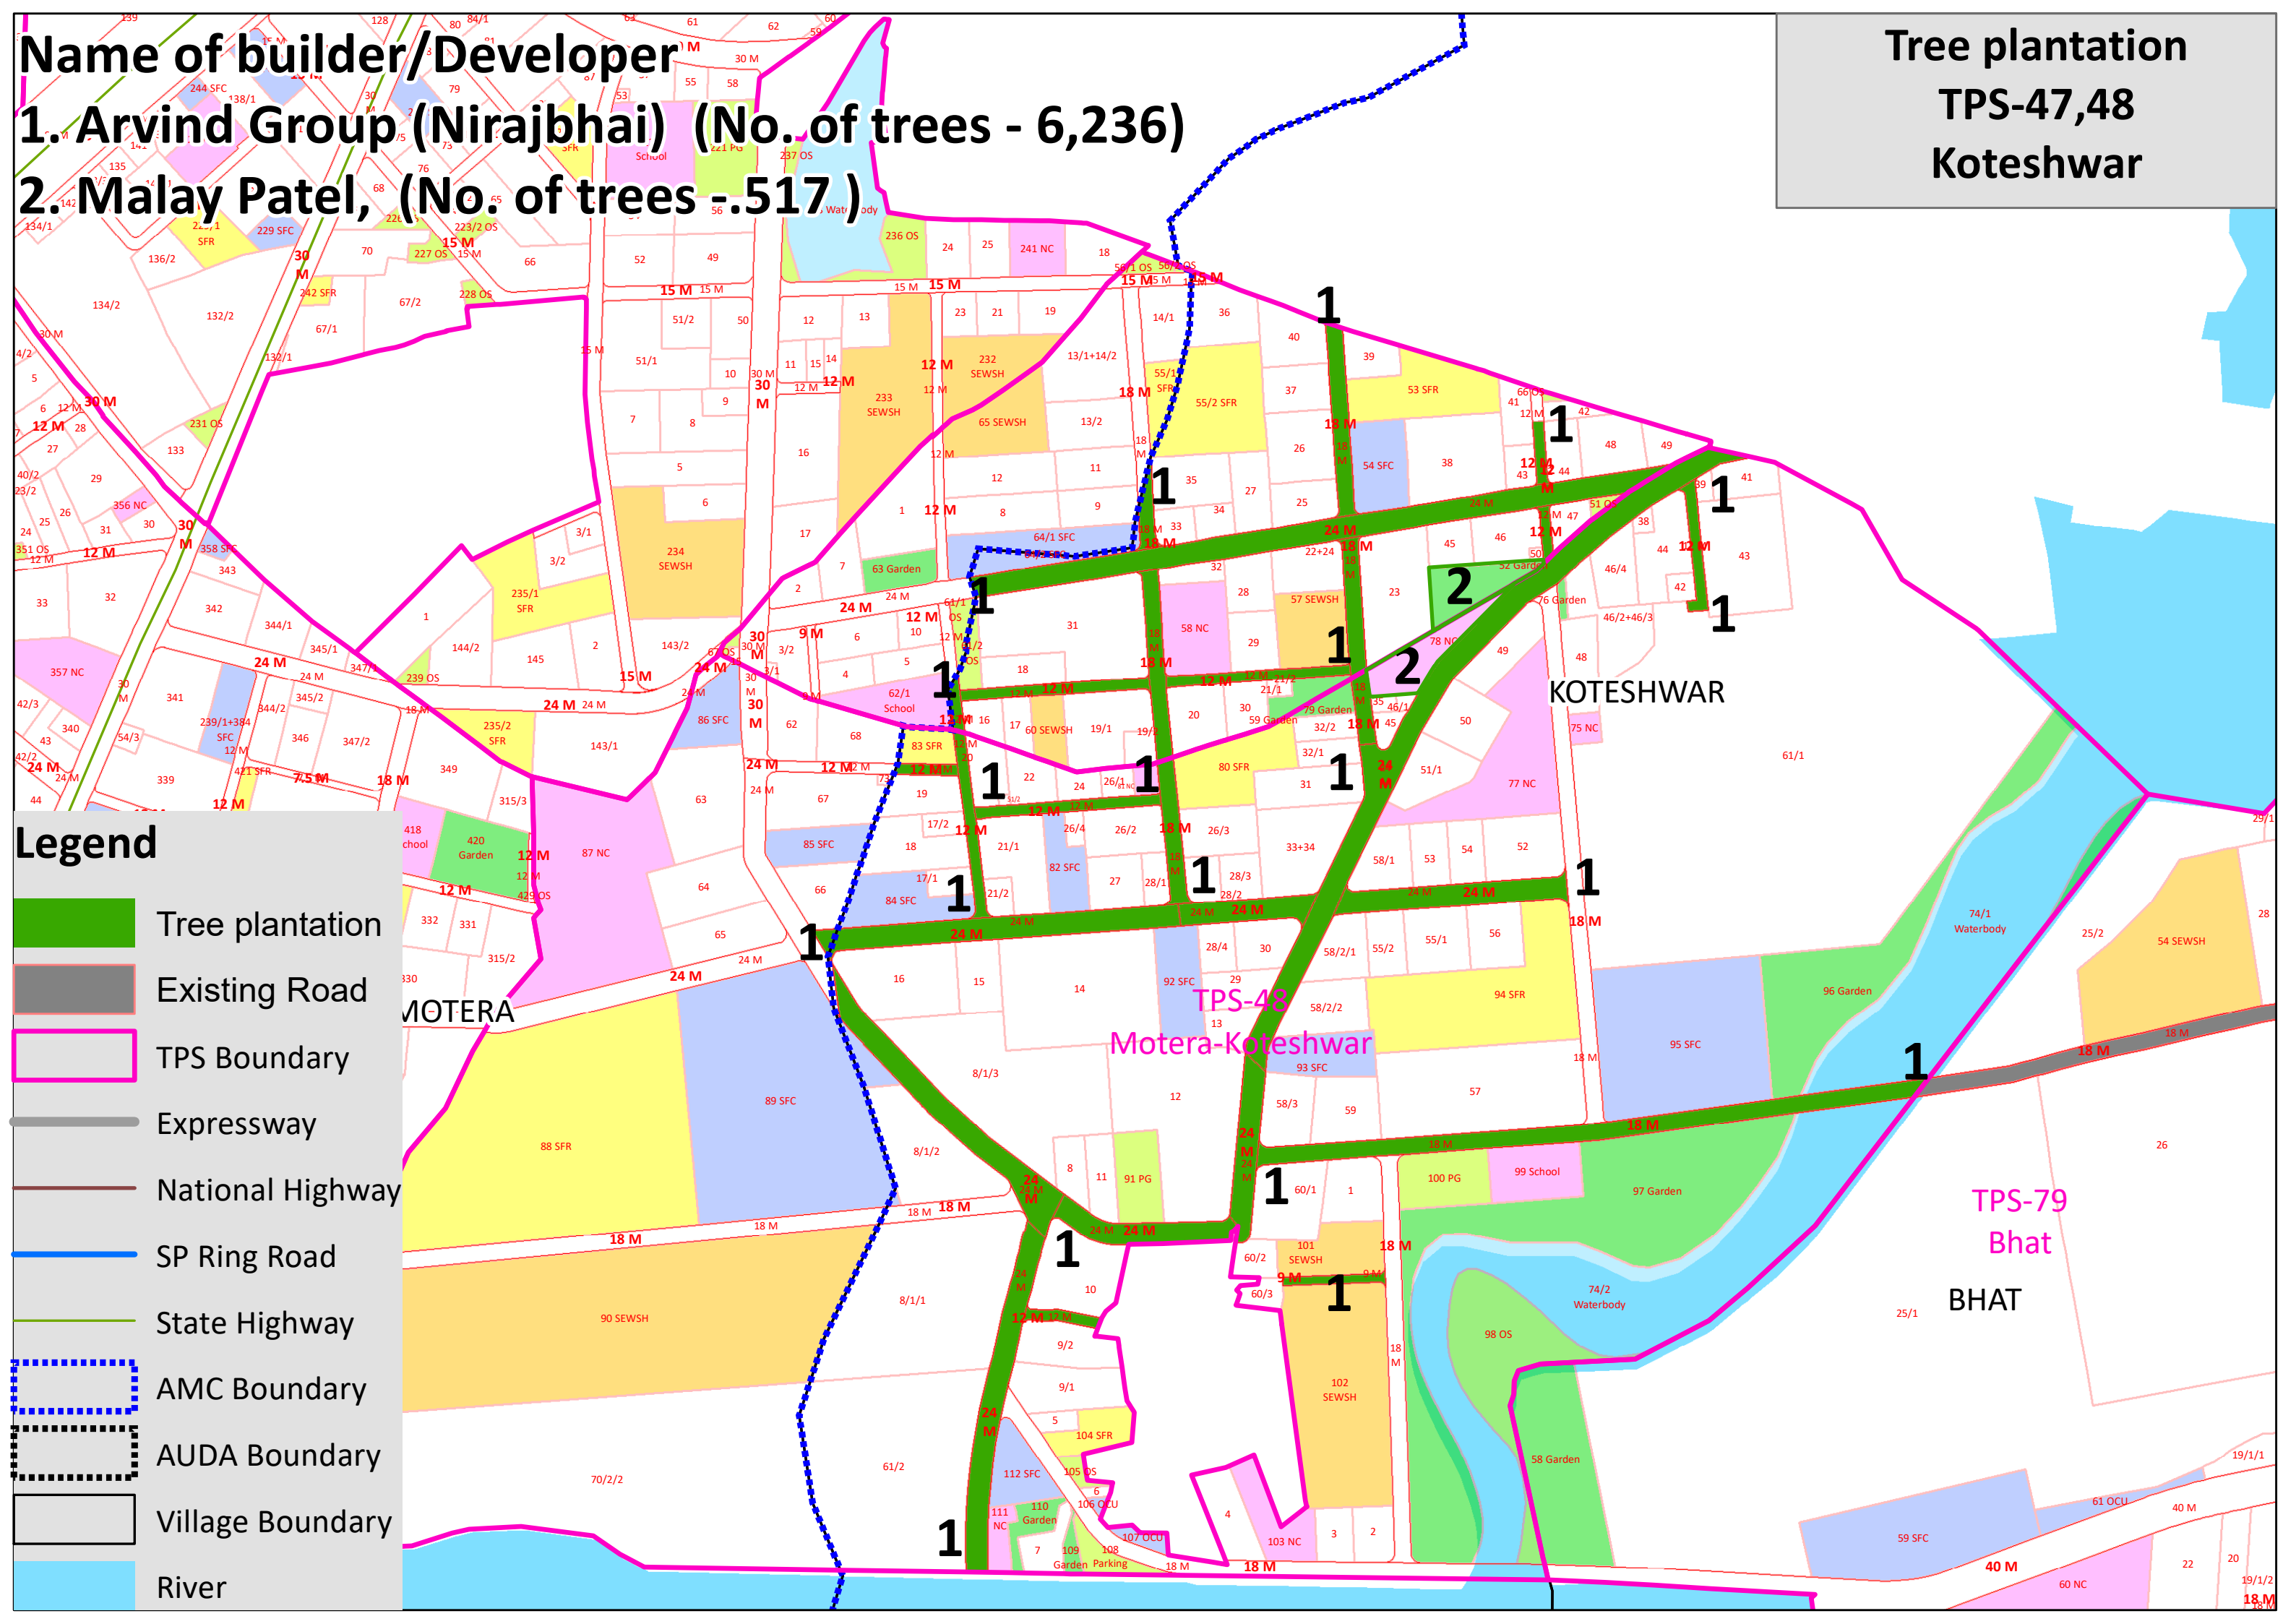

Name of builder/Developer

1. Arvind Group (Nirajbhai) (No. of trees - 6,236)
2. Malay Patel, (No. of trees -.517)

Tree plantation
TPS-47,48
Koteshwar

Legend

- Tree plantation
- Existing Road
- TPS Boundary
- Expressway
- National Highway
- SP Ring Road
- State Highway
- AMC Boundary
- AUDA Boundary
- Village Boundary
- River