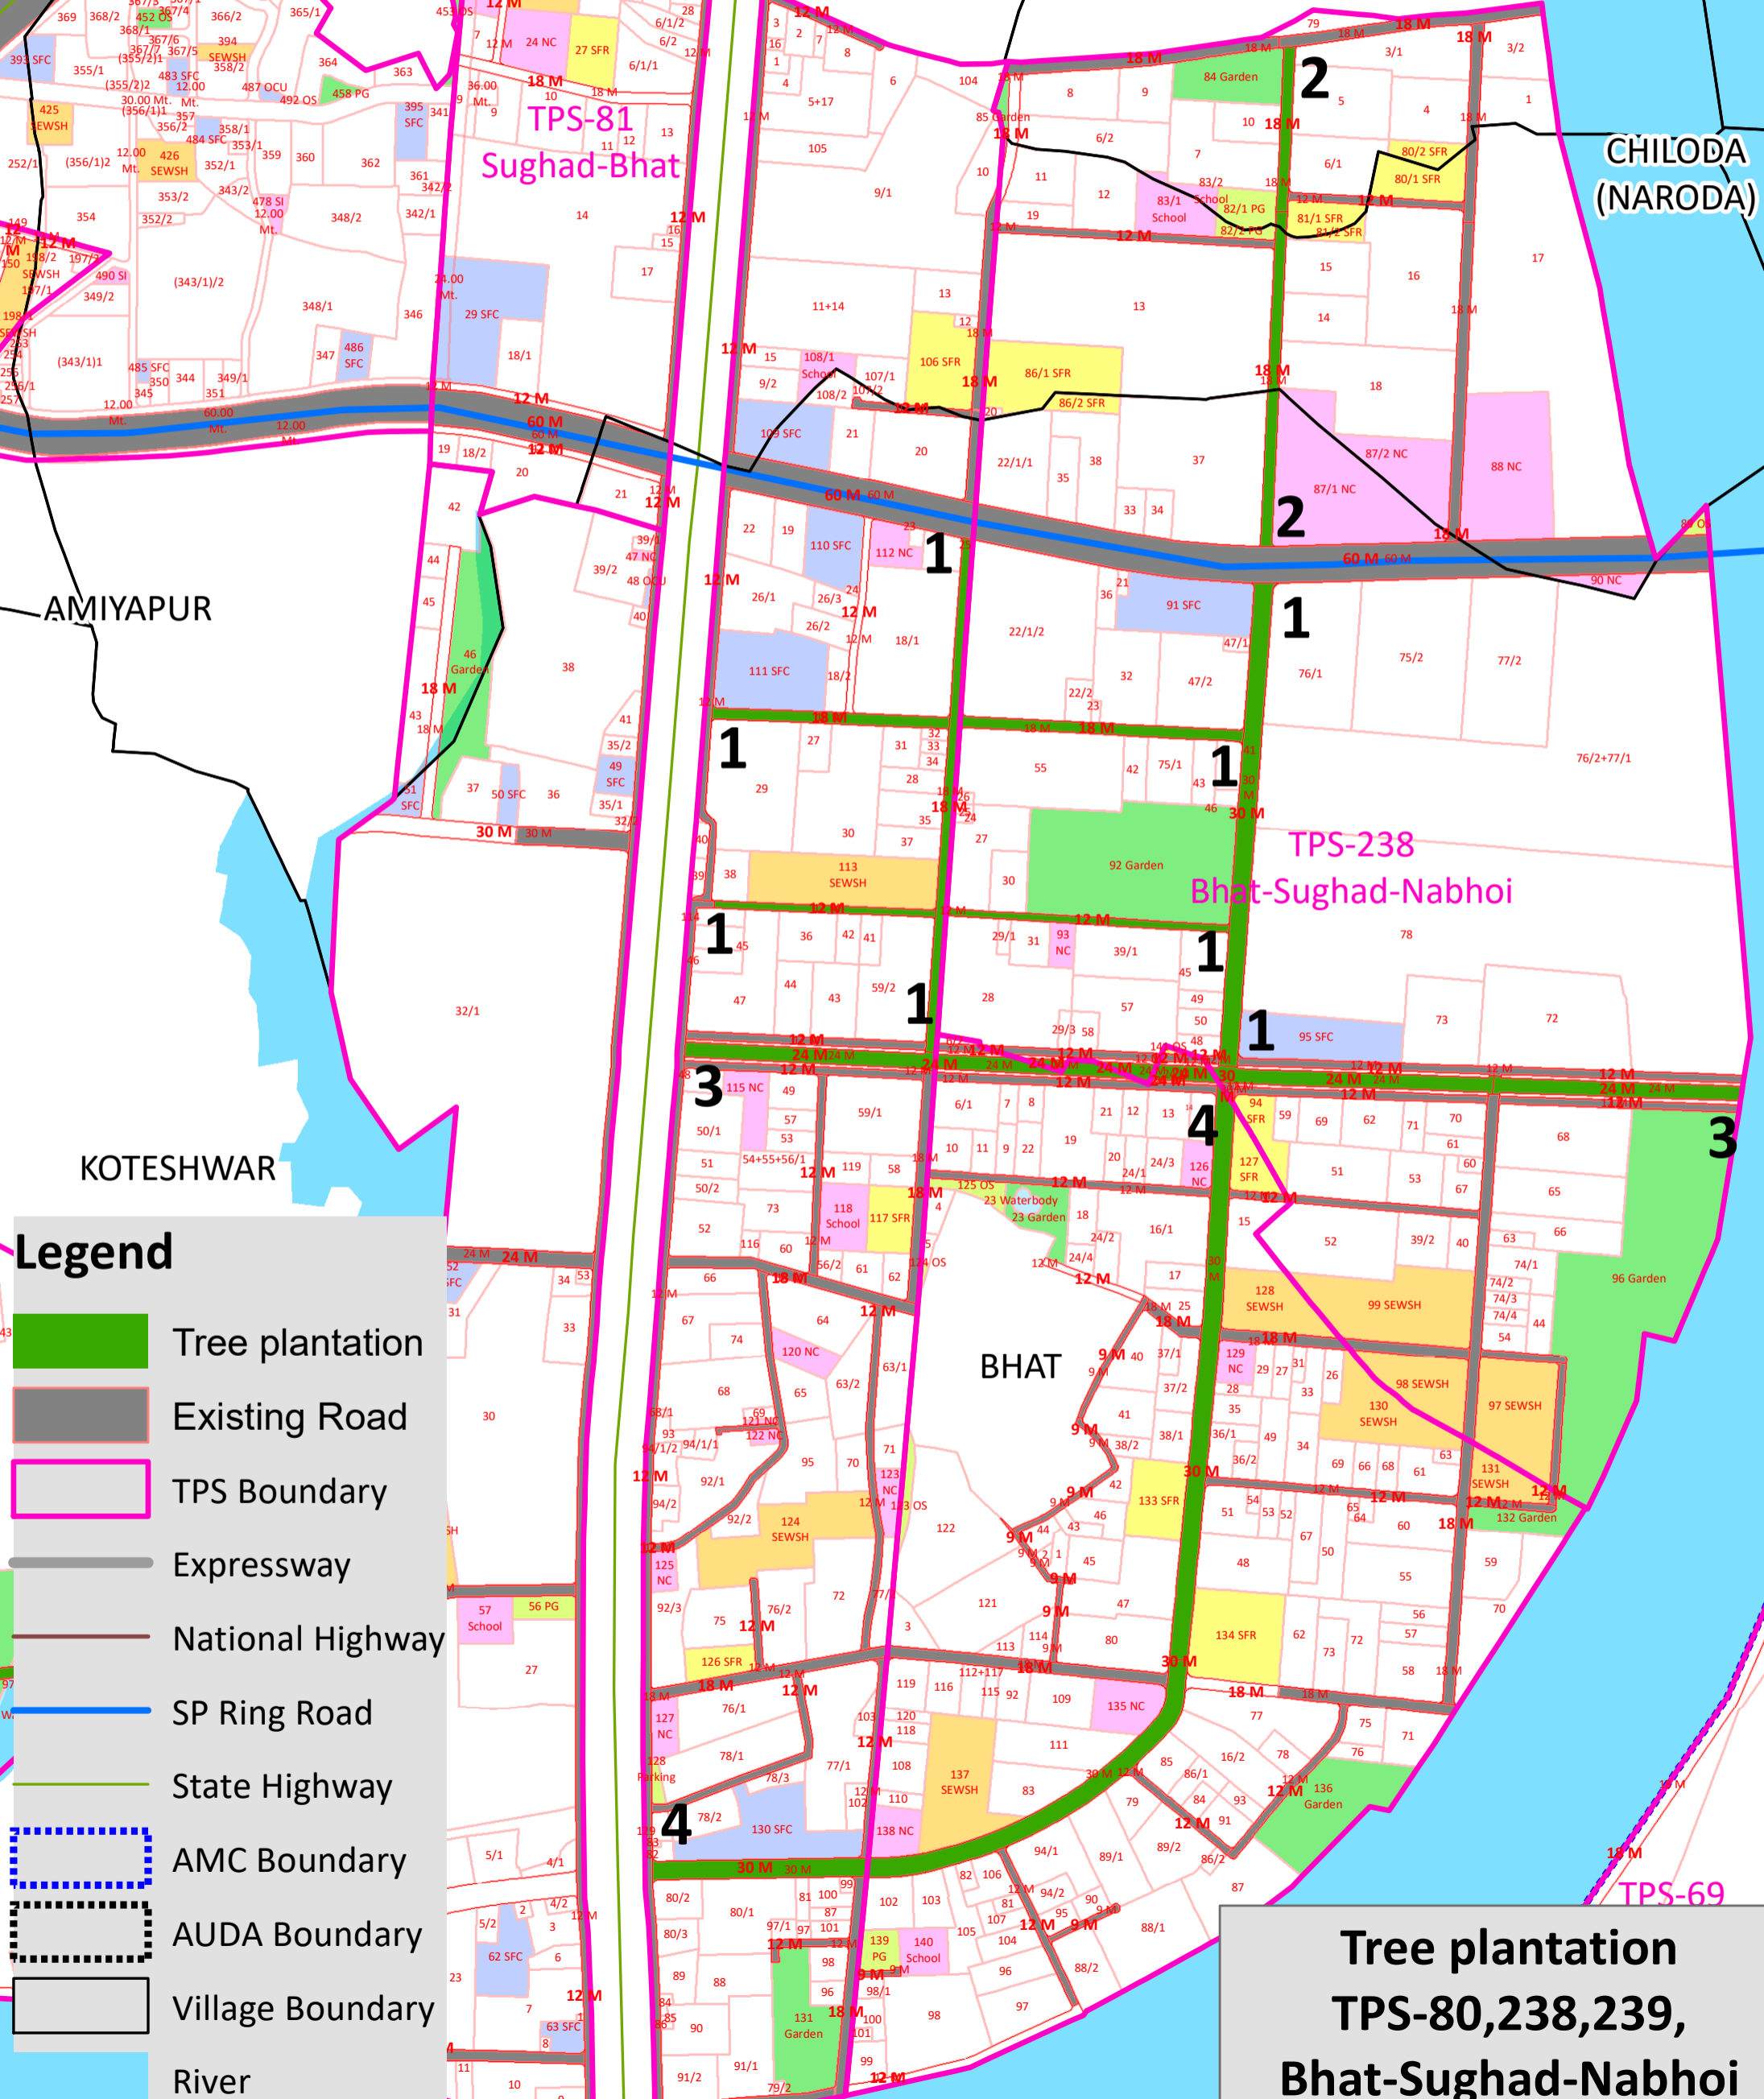

Name of builder/Developer

1. Karnavati Builder (Bishambhai) (No. of trees - 2,764)

2. Anandniketan Scholl (Vivek P Patel) (No. of trees - 1.095)

3. Jasubhai Patel, (No. of trees - 2,027)

4. Atrey Tulip Group (Gopal Pancha) (No. of trees - 2.599)

Legend

- Tree plantation
- Existing Road
- TPS Boundary
- Expressway
- National Highway
- SP Ring Road
- State Highway
- AMC Boundary
- AUDA Boundary
- Village Boundary
- River

Tree plantation
 TPS-80,238,239,
 Bhat-Sughad-Nabhoi